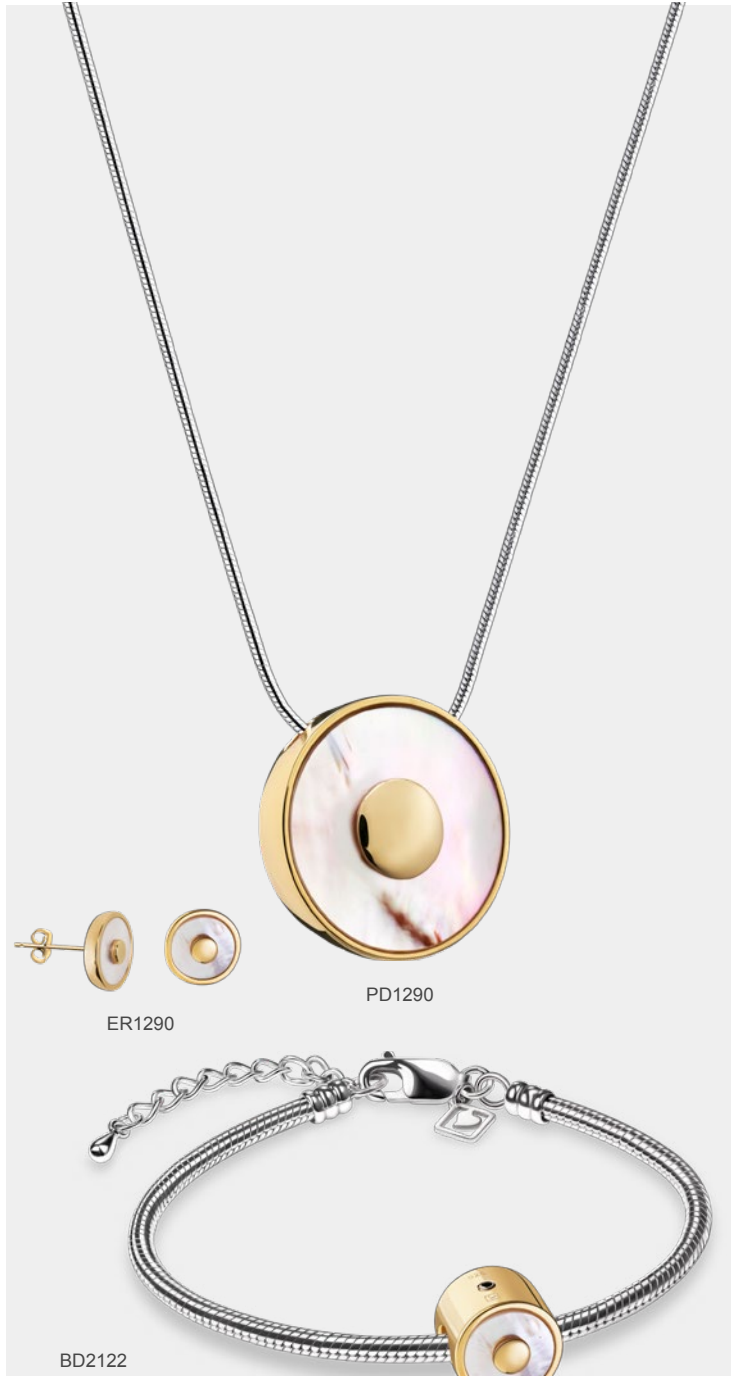

BRACELET SOLD SEPARATELY