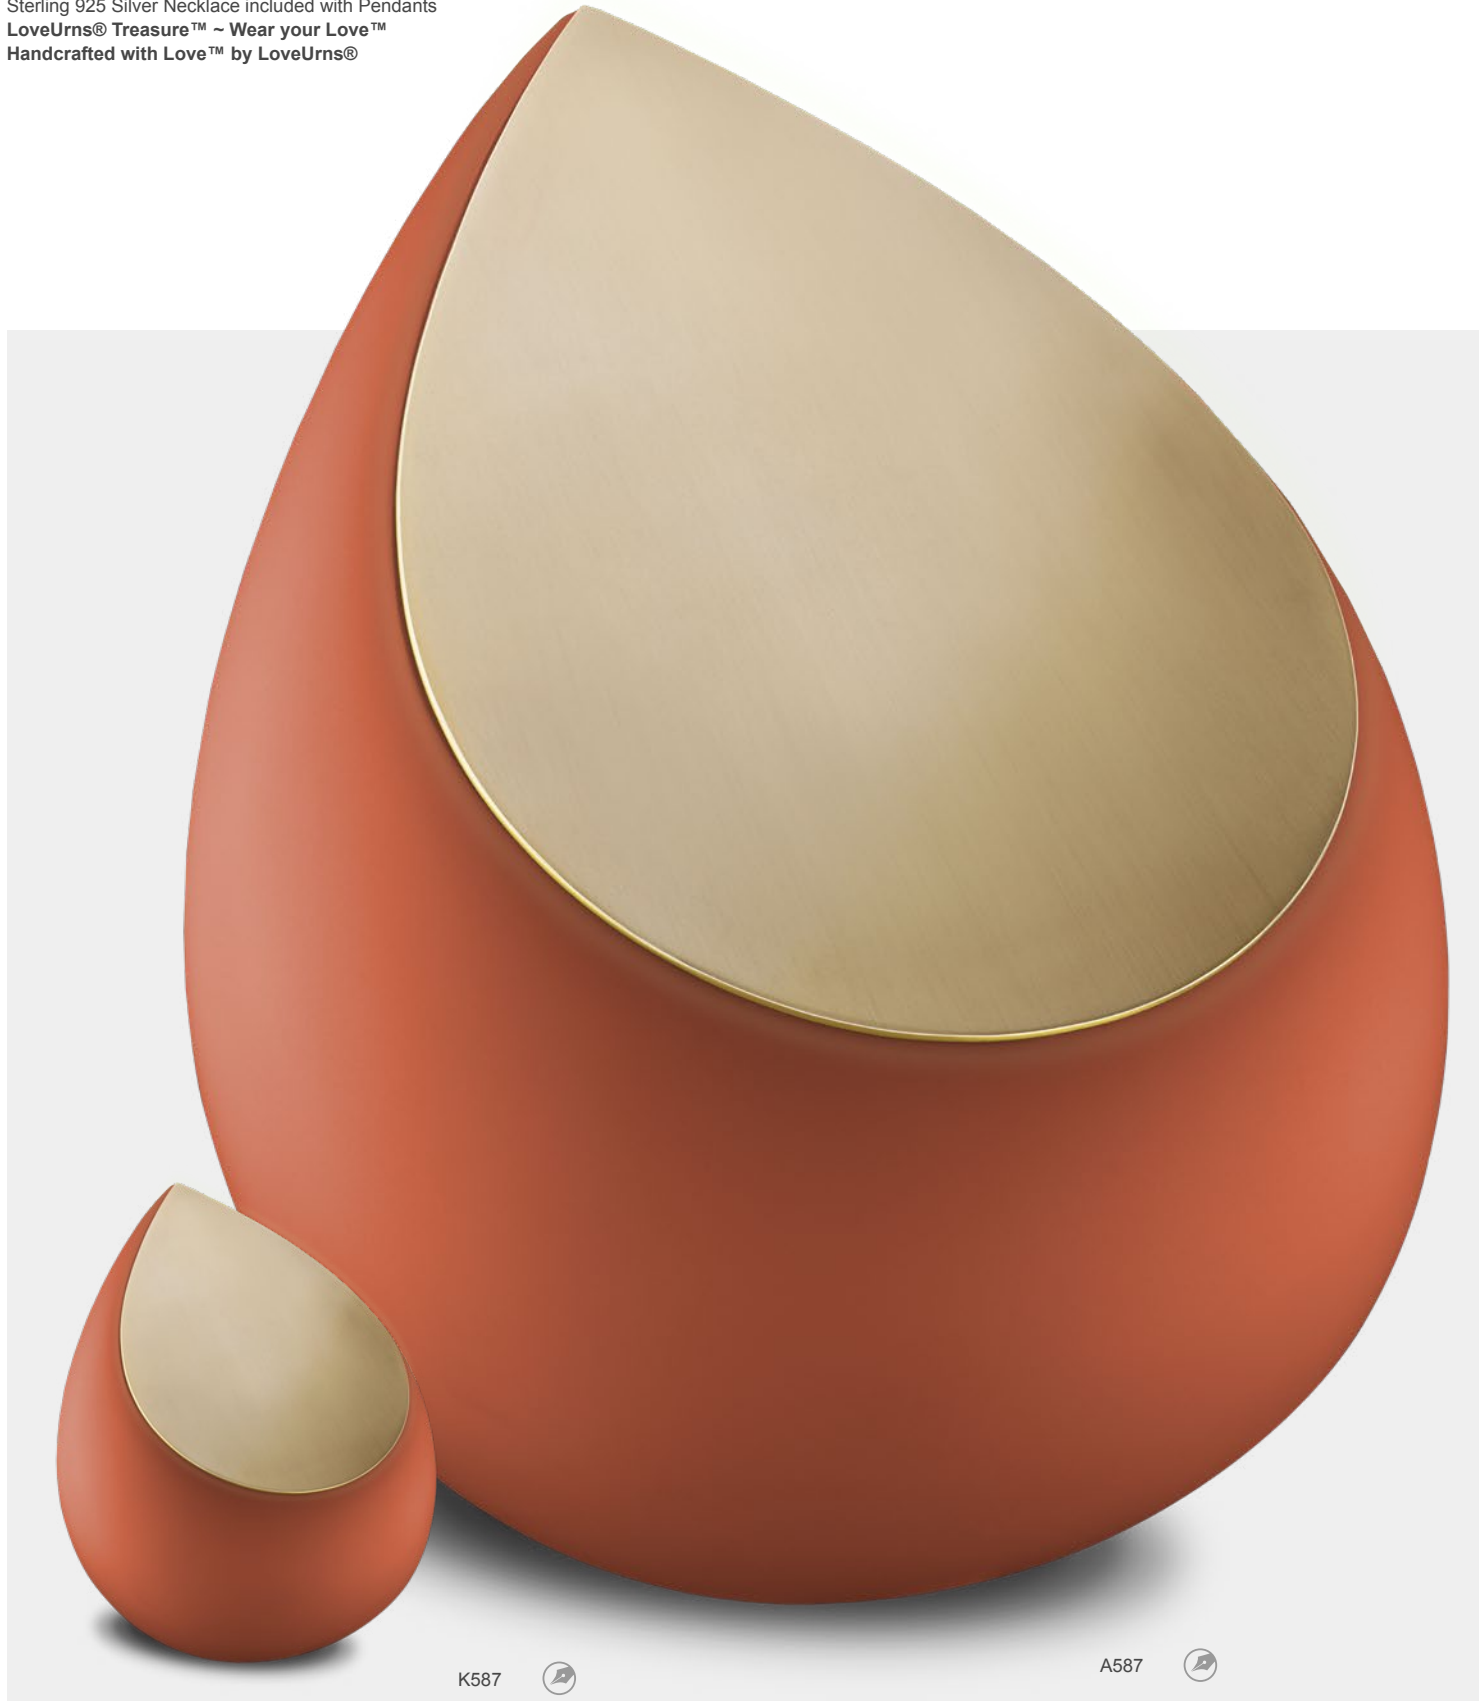

- **A587** Drop™ Standard Adult Urn Terracotta & Bru Gold | Vol. 293 Cu Inch | L 8.3 Inch W 8.5 Inch H 9.8 Inch | Stainless Steel & Alloy | SoftCoat™
- **M587** Drop™ Medium Urn Terracotta & Bru Gold | Vol. 52 Cu Inch | L 5.1 Inch W 5.1 Inch H 5.9 Inch | Stainless Steel & Alloy | SoftCoat™
- **H587** Drop™ Heart Keepsake Urn Terracotta & Bru Gold | Vol. 4 Cu Inch | L 2.8 Inch W 2.8 Inch H 1.8 Inch | Stainless Steel & Alloy | SoftCoat™
- **K587** Drop™ Keepsake Urn Terracotta & Bru Gold | Vol. 7 Cu Inch | L 2.6 Inch W 2.6 Inch H 3.1 Inch | Stainless Steel & Alloy | SoftCoat™
- **T587** Drop™ Tealight Urn Terracotta & Pol Silver | Vol. 19 Cu Inch | L 4.9 Inch W 4.7 Inch H 5.1 Inch | Brass & Alloy | SoftCoat™

- **PD1024** Drop™ Ashes Pendant Pol & Bru Silver | Vol. Symbolic | W 0.6 Inch H 0.7 Inch | Sterling 925 Silver | RhodiumCoat™
- **PD1025** Drop™ Ashes Pendant Pol & Bru Gold Vermeil | Vol. Symbolic | W 0.6 Inch H 0.7 Inch | Sterling 925 Silver | RhodiumCoat™
- **PD1026** Drop™ Ashes Pendant Pol & Bru Rose Gold Vermeil | Vol. Symbolic | W 0.6 Inch H 0.7 Inch | Sterling 925 Silver | RhodiumCoat™

Glass insert included with Tealights - Candle not included
Sterling 925 Silver Necklace included with Pendants
LoveUrns® Treasure™ ~ Wear your Love™
Handcrafted with Love™ by LoveUrns®

Drop™

© LOVEURNS® 2023

K587

A587