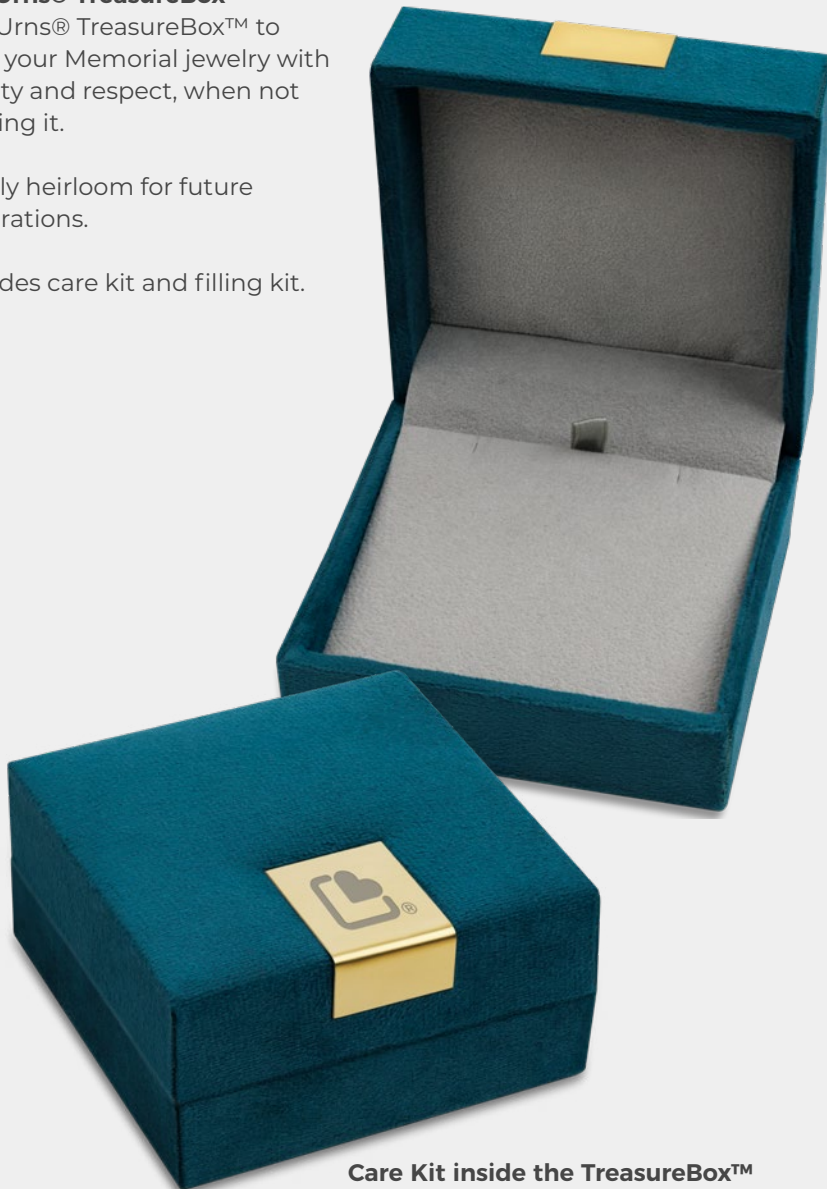

Necklace and Bracelet

Pendants include Necklace, made from 925 Sterling Silver Rhodium Plated. 18 Inch length with 2.25 Inch extension and lobster claw closure. Cremation Beads do not include a Bracelet. Separately available as #AC1001.

Ashes Chamber

Allen Screws and tools provided for easy opening and secure closing of ashes chamber.

Design

Combination of Classic and Contemporary designs ~ Discreet Memorial Jewelry.

LoveUrns® TreasureBox™

LoveUrns® TreasureBox™ to keep your Memorial jewelry with dignity and respect, when not wearing it.

Family heirloom for future generations.

Includes care kit and filling kit.

Care Kit inside the TreasureBox™
Please pull this fabric loop, to find the Care Kit kept underneath the surface.