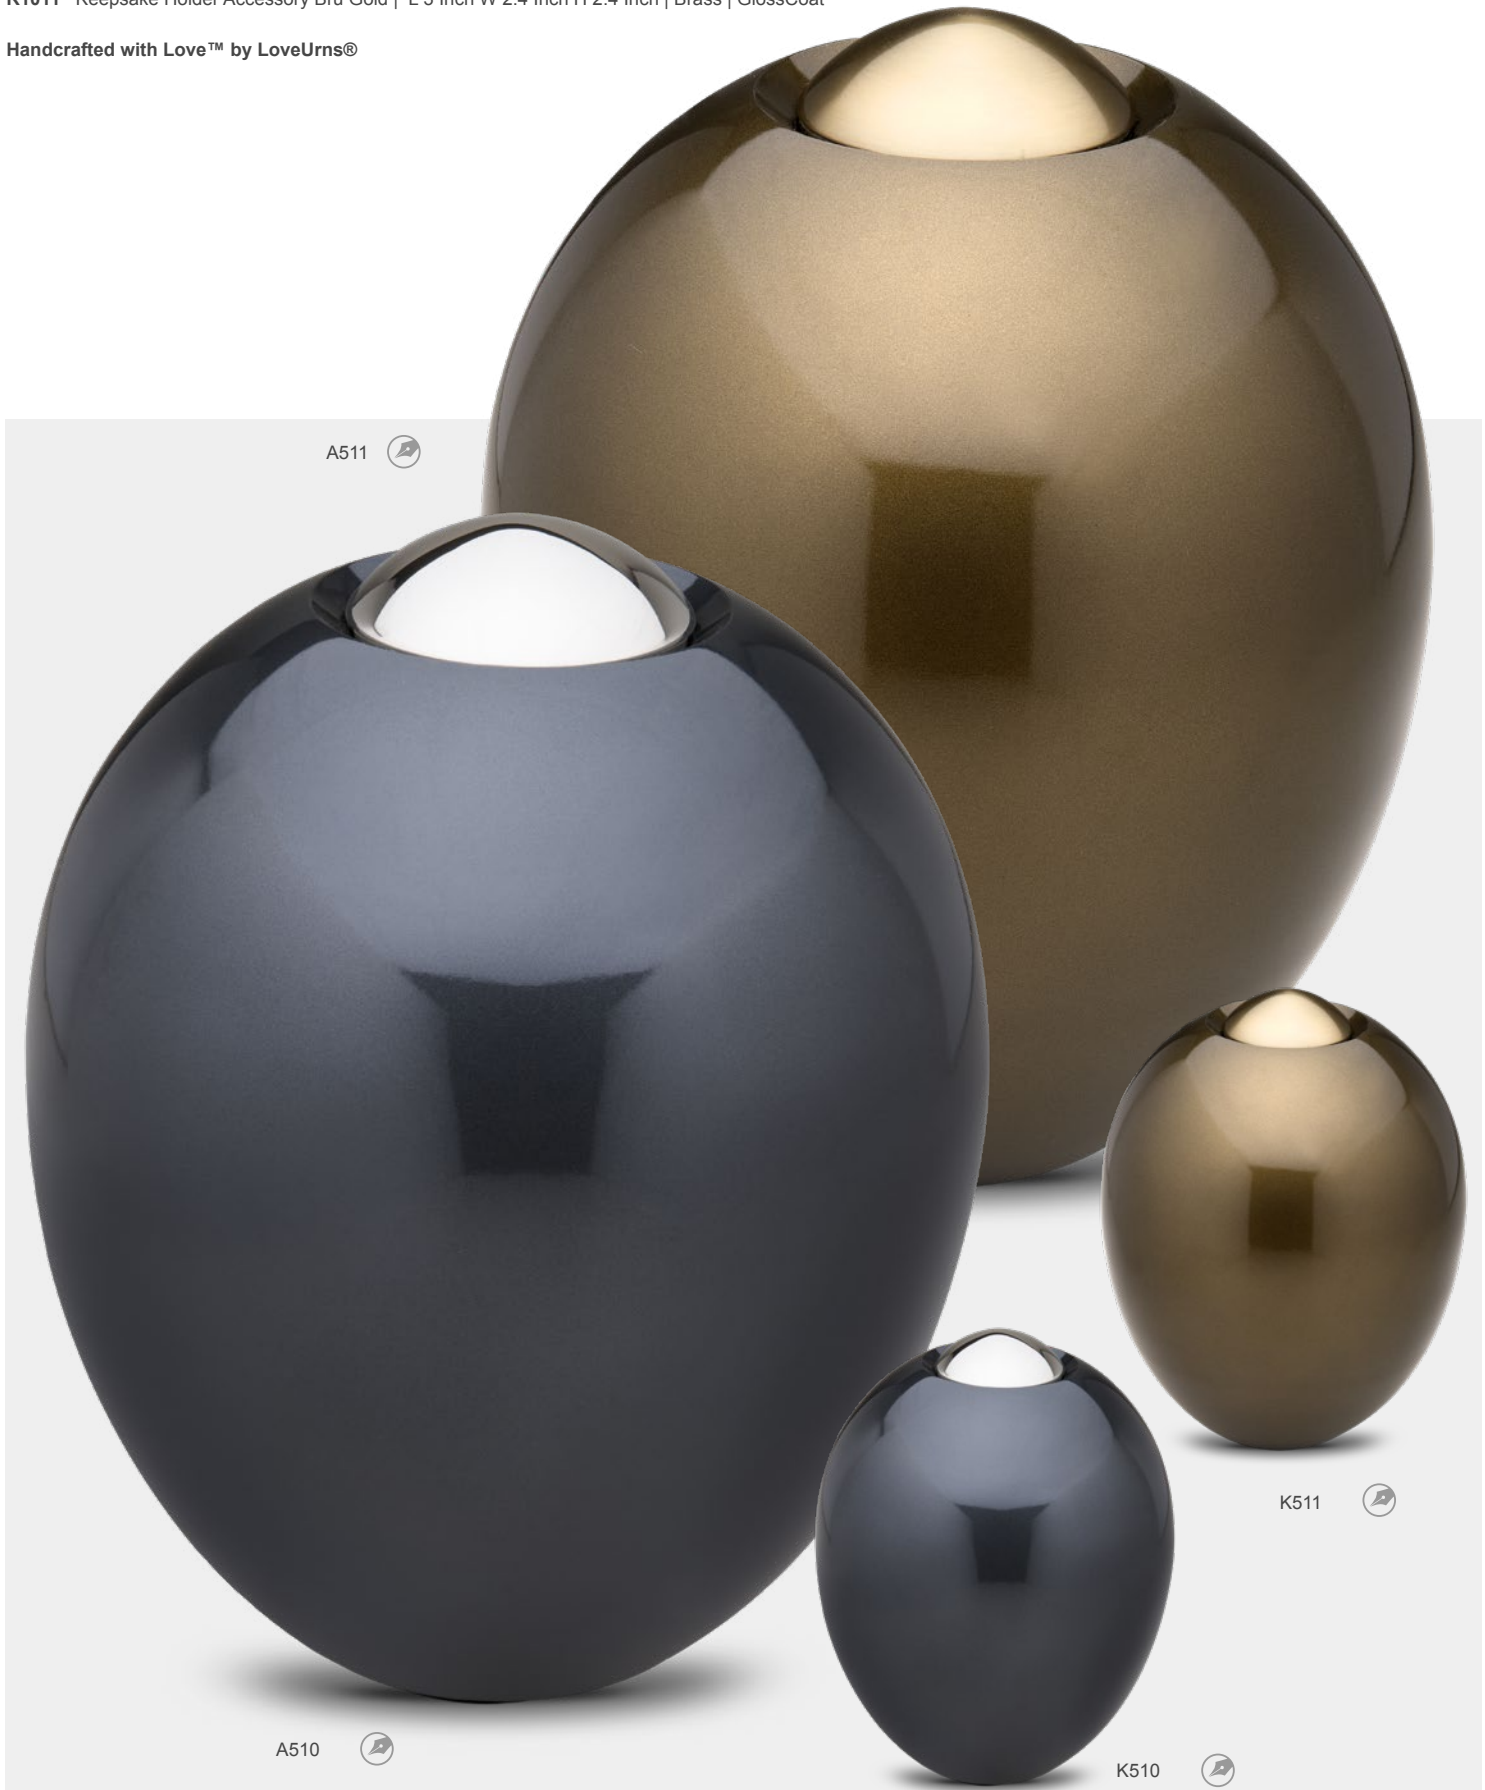

R1011

R1010

K600

K610

- A510 Adore™ Standard Adult Urn Midnight & Pol Silver | Vol. 293 Cu Inch | L 7.7 Inch W 7.7 Inch H 10.2 Inch | Brass & Alloy | GlossCoat™
- A511 Adore™ Standard Adult Urn Bronze & Bru Gold | Vol. 293 Cu Inch | L 7.7 Inch W 7.7 Inch H 10.2 Inch | Brass & Alloy | GlossCoat™
- K510 Adore™ Keepsake Urn Midnight & Pol Silver | Vol. 7 Cu Inch | L 2.4 Inch W 2.4 Inch H 3 Inch | Brass | GlossCoat™
- K511 Adore™ Keepsake Urn Bronze & Bru Gold | Vol. 7 Cu Inch | L 2.4 Inch W 2.4 Inch H 3 Inch | Brass | GlossCoat™
- K600 Heart Keepsake Urn Bru Gold | Vol. 4 Cu Inch | L 2.8 Inch W 3.1 Inch H 1.2 Inch | Brass | GlossCoat™
- K610 Heart Keepsake Urn Bronze & Hmd Gold | Vol. 4 Cu Inch | L 2.8 Inch W 3.1 Inch H 1.2 Inch | Brass | GlossCoat™
- R1010 Keepsake Holder Accessory Bru Pewter | L 3 Inch W 2.4 Inch H 2.4 Inch | Brass | GlossCoat™
- R1011 Keepsake Holder Accessory Bru Gold | L 3 Inch W 2.4 Inch H 2.4 Inch | Brass | GlossCoat™

Handcrafted with Love™ by LoveUrns®

A511 

K511 

A510 

K510 

Adore™

UK PATENT 90017971350004.00

EUIPO 001797135-0004