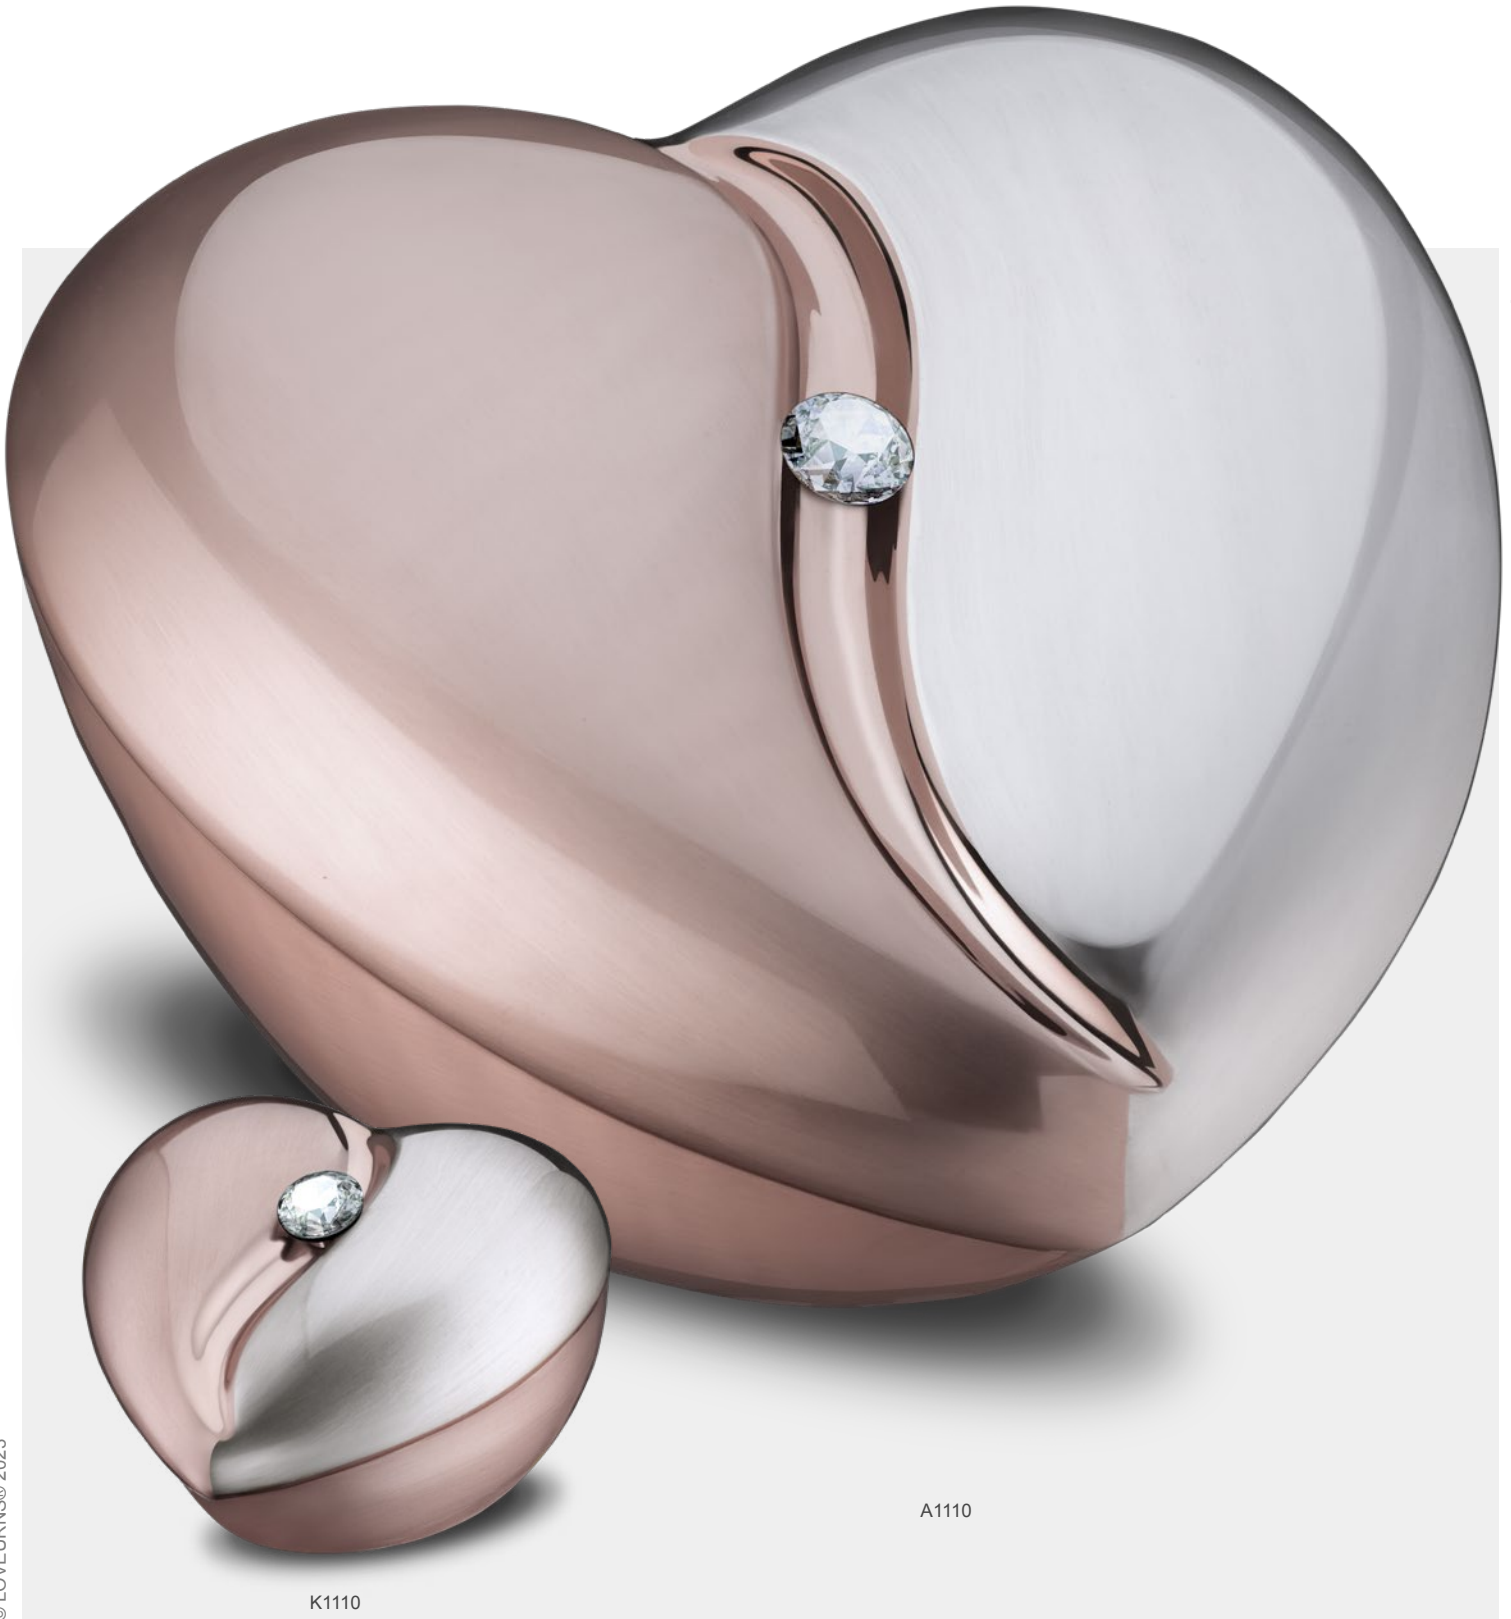

A1110 HeartFelt™ Standard Adult Urn Bru RoseGold w/Crystal | Vol. 336 Cu Inch | L 8.9 Inch W 10.6 Inch H 7.9 Inch | Brass | GlossCoat™
K1110 HeartFelt™ Keepsake Urn Bru RoseGold w/Crystal | Vol. 7 Cu Inch | L 2.6 Inch W 3 Inch H 2.4 Inch | Brass | GlossCoat™

BD2003 Heart to Heart™ Ashes Bead Pol Silver w/Zirconia | Vol. Symbolic | W 0.5 Inch H 0.5 Inch | Sterling 925 Silver | RhodiumCoat™
PD1051 HeartFelt™ Ashes Pendant Bru Silver & Rose Gold Vermeil w/Zirconia | Vol. Symbolic | W 0.7 Inch H 0.8 Inch | Sterling 925 Silver | RhodiumCoat™
ER1051 HeartFelt™ Stud Earrings Bru Silver & Rose Gold Vermeil | W 0.4 Inch H 0.4 Inch | Sterling 925 Silver | RhodiumCoat™

Sterling 925 Silver Necklace included with Pendants
Earrings have no cavity for Ashes
Bracelet not included with Beads, sold separately as AC1001
LoveUrns® Treasure™ ~ Wear your Love™
Handcrafted with Love™ by LoveUrns®

HeartFelt™

UK PATENT 90075163560001.00

EUIPO 007516356-0001

US PATENT D963684

© LOVEURNS® 2023

A1110

K1110