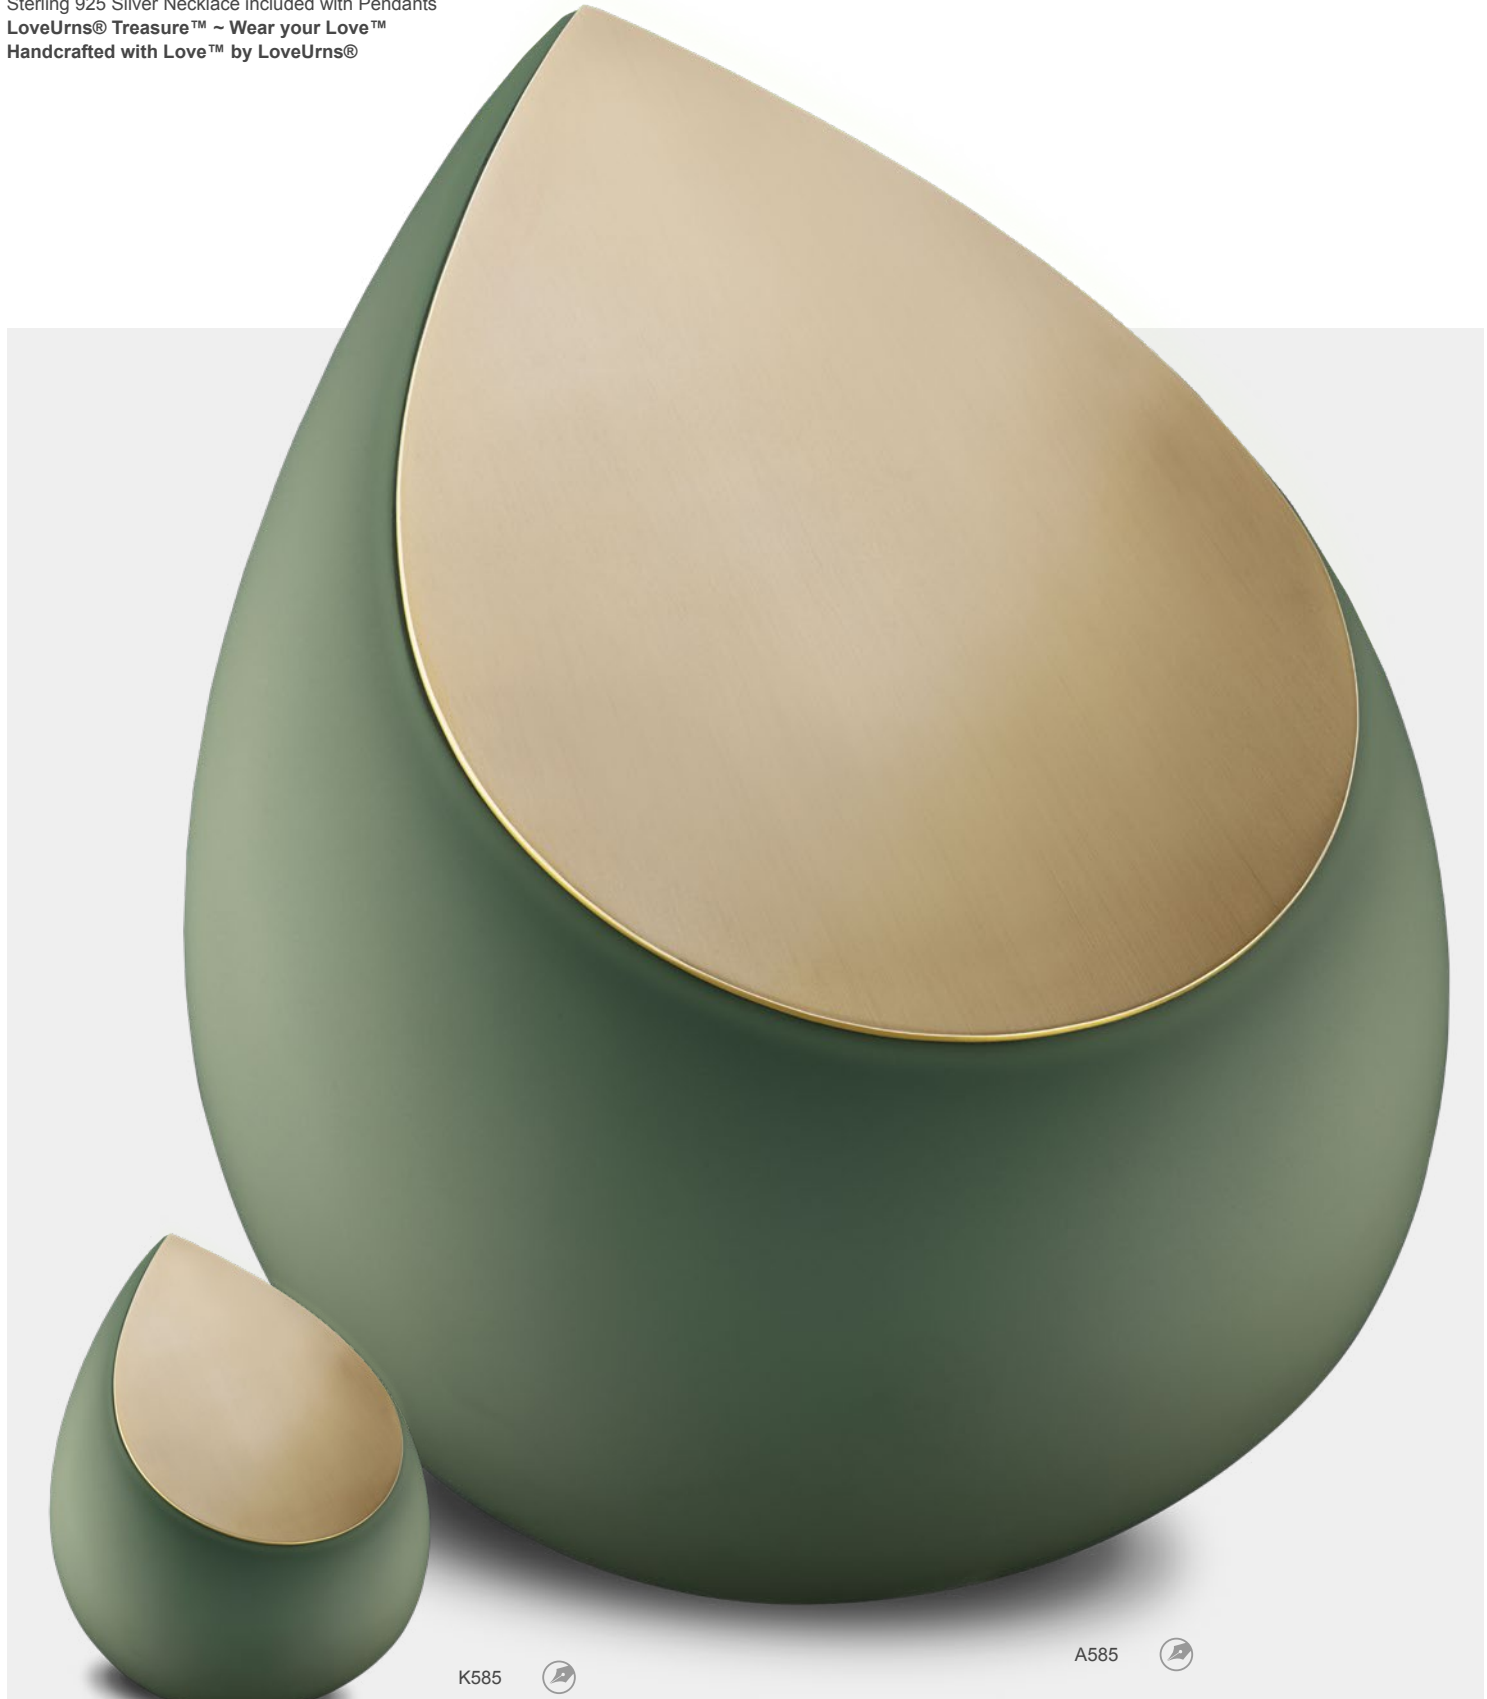

- **A585** Drop™ Standard Adult Urn Sage Green & Bru Gold | Vol. 293 Cu Inch | L 8.3 Inch W 8.5 Inch H 9.8 Inch | Stainless Steel & Alloy | SoftCoat™
- **M585** Drop™ Medium Urn Sage Green & Bru Gold | Vol. 52 Cu Inch | L 5.1 Inch W 5.1 Inch H 5.9 Inch | Stainless Steel & Alloy | SoftCoat™
- **H585** Drop™ Heart Keepsake Urn Sage Green & Bru Gold | Vol. 4 Cu Inch | L 2.8 Inch W 2.8 Inch H 1.8 Inch | Stainless Steel & Alloy | SoftCoat™
- **K585** Drop™ Keepsake Urn Sage Green & Bru Gold | Vol. 7 Cu Inch | L 2.6 Inch W 2.6 Inch H 3.1 Inch | Stainless Steel & Alloy | SoftCoat™
- **T585** Drop™ Tealight Urn Sage Green & Pol Silver | Vol. 19 Cu Inch | L 4.9 Inch W 4.7 Inch H 5.1 Inch | Brass & Alloy | SoftCoat™

- **PD1024** Drop™ Ashes Pendant Pol & Bru Silver | Vol. Symbolic | W 0.6 Inch H 0.7 Inch | Sterling 925 Silver | RhodiumCoat™
- **PD1025** Drop™ Ashes Pendant Pol & Bru Gold Vermeil | Vol. Symbolic | W 0.6 Inch H 0.7 Inch | Sterling 925 Silver | RhodiumCoat™
- **PD1026** Drop™ Ashes Pendant Pol & Bru Rose Gold Vermeil | Vol. Symbolic | W 0.6 Inch H 0.7 Inch | Sterling 925 Silver | RhodiumCoat™

Glass insert included with Tealights - Candle not included
Sterling 925 Silver Necklace included with Pendants
LoveUrns® Treasure™ ~ Wear your Love™
Handcrafted with Love™ by LoveUrns®

K585

A585

Drop™

UK PATENT 90074492440001.00

EUIPO 007449244-0001

US PATENT D938,688