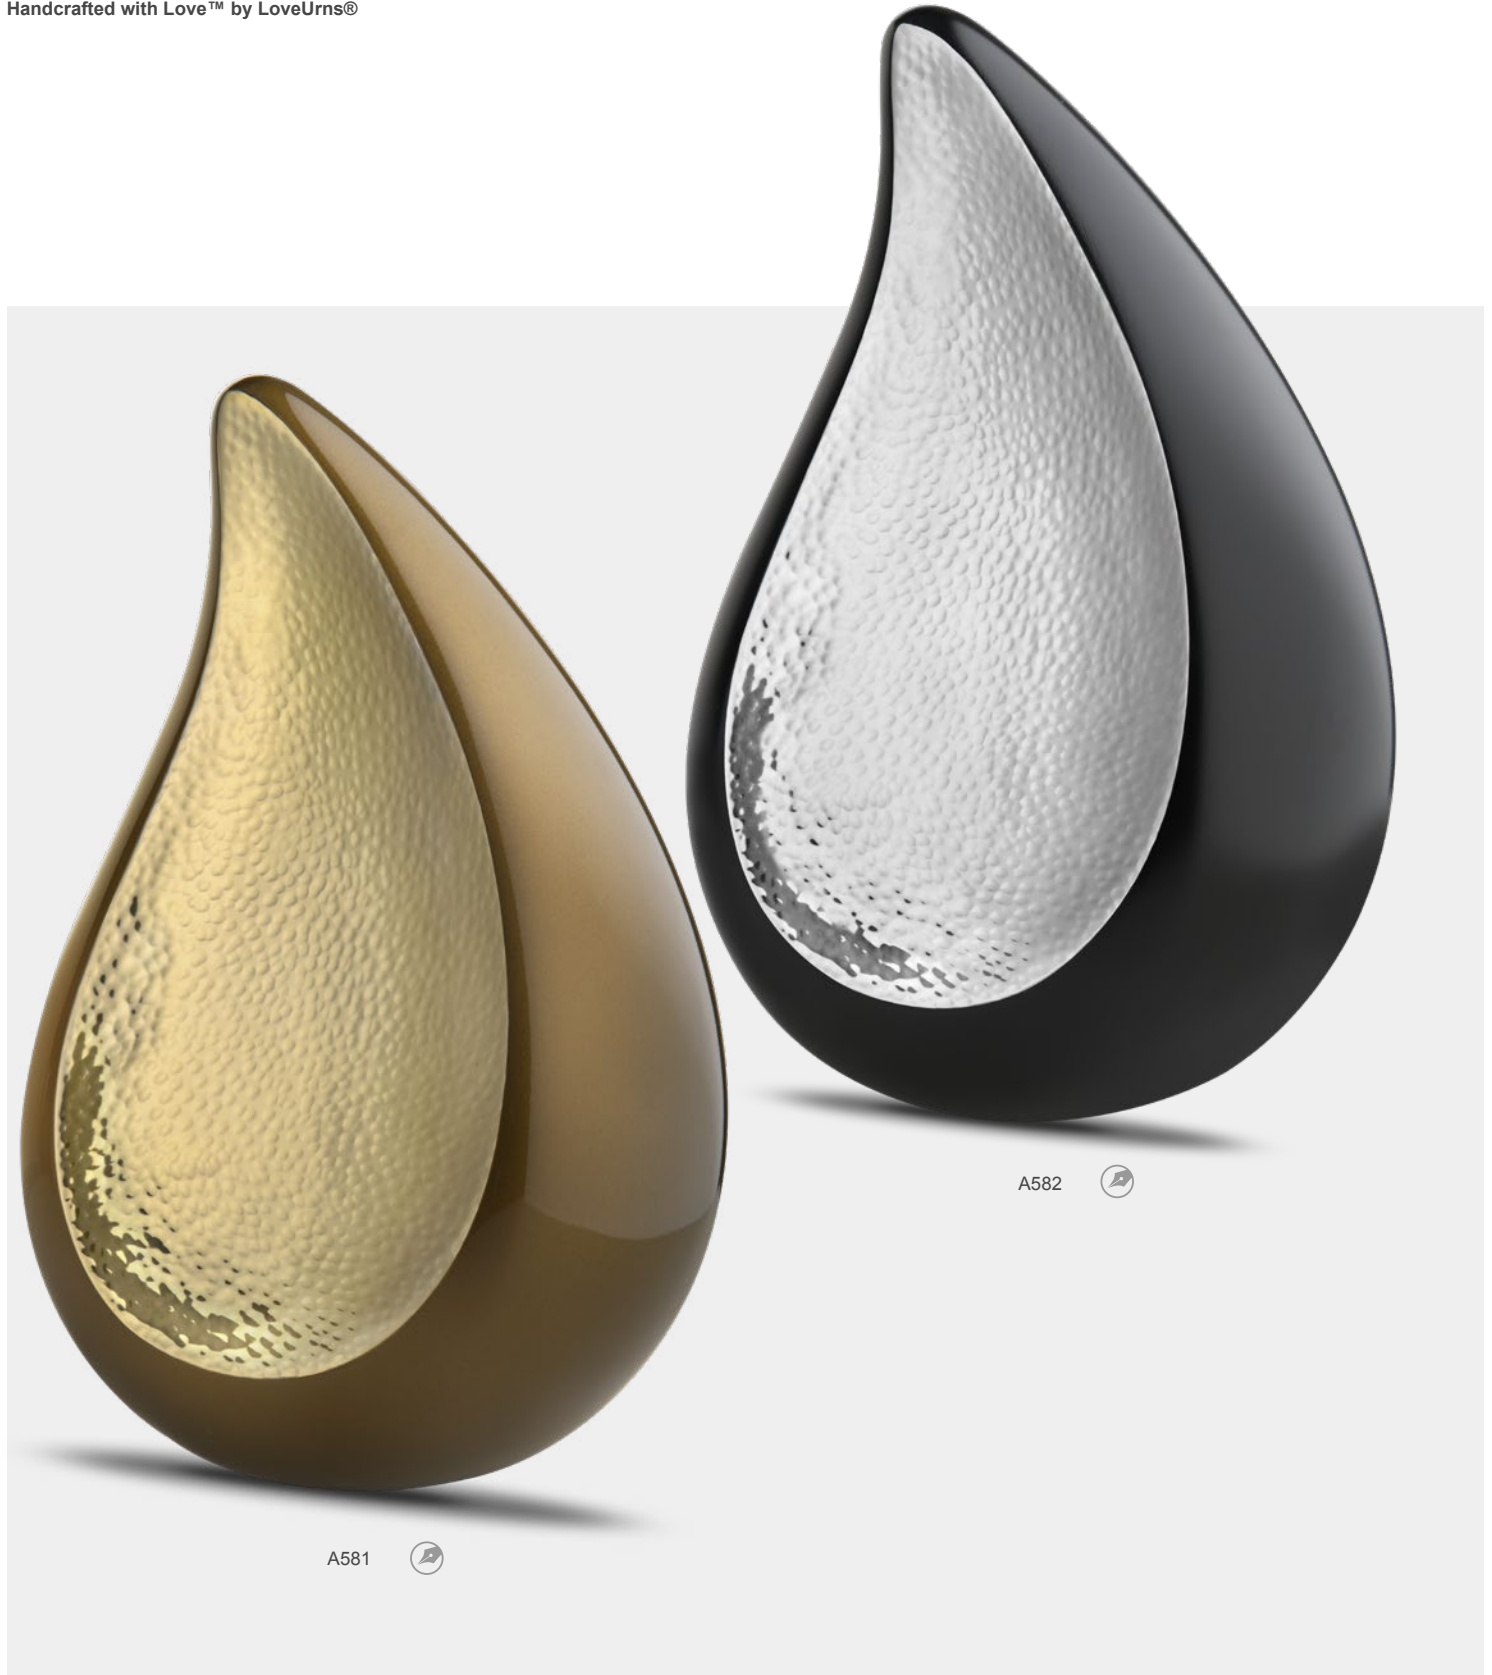

A580 TearDrop™ Standard Adult Urn Midnight & Bru Pewter | Vol. 147 Cu Inch | L 6.7 Inch W 5.5 Inch H 10.8 Inch | Brass | GlossCoat™
A581 TearDrop™ Standard Adult Urn Bronze & Hmd Gold | Vol. 147 Cu Inch | L 6.7 Inch W 5.5 Inch H 10.8 Inch | Brass | GlossCoat™
A582 TearDrop™ Standard Adult Urn Black & Hmd Silver | Vol. 147 Cu Inch | L 6.7 Inch W 5.5 Inch H 10.8 Inch | Brass | SoftCoat™

BD2060 TearDrop™ Ashes Bead Pol & Bru Silver | Vol. Symbolic | W 0.4 Inch H 0.4 Inch | Sterling 925 Silver | RhodiumCoat™
PD1020 TearDrop™ Ashes Pendant Pol & Bru Silver | Vol. Symbolic | W 0.6 Inch H 0.7 Inch | Sterling 925 Silver | RhodiumCoat™
PD1021 TearDrop™ Ashes Pendant Pol & Bru Gold Vermeil | Vol. Symbolic | W 0.6 Inch H 0.7 Inch | Sterling 925 Silver | RhodiumCoat™
PD1023 TearDrop™ Ashes Pendant Pol & Bru Ruthenium | Vol. Symbolic | W 0.6 Inch H 0.7 Inch | Sterling 925 Silver | RhodiumCoat™

Sterling 925 Silver Necklace included with Pendants
Bracelet not included with Beads, sold separately as AC1001
LoveUrns® Treasure™ ~ Wear your Love™
Handcrafted with Love™ by LoveUrns®

A581

A582

TearDrop™

EUIPO 90017442360001.00 UK PATENT 90017442360001.00

US PATENT D717,515