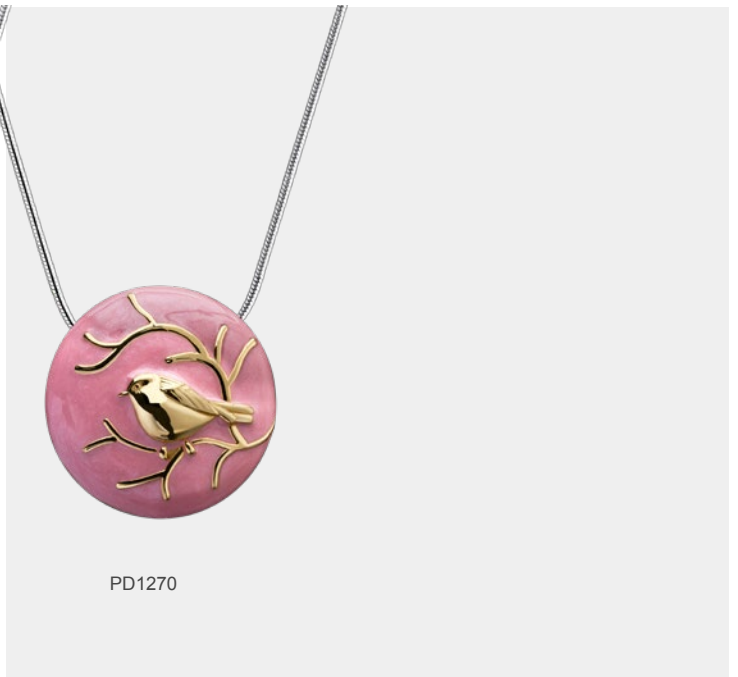

PD1280 SoulBird™ Ashes Pendant Pol Silver | Vol. Symbolic | W 0.7 Inch H 0.6 Inch | Sterling 925 Silver | RhodiumCoat™
PD1390 DragonFly™ Ashes Pendant Pol & Bru Silver | Vol. Symbolic | W 0.8 Inch H 1.1 Inch | Sterling 925 Silver | RhodiumCoat™
PD1460 LoveBird™ Ashes Pendant Pol & Bru Silver | Vol. Symbolic | W 0.9 Inch H 0.7 Inch | Sterling 925 Silver | RhodiumCoat™

Sterling 925 Silver Necklace included with Pendants

LoveUrns® Treasure™ ~ Wear your Love™

PD1390

Dragonfly™

HummingBird™

Eagle™

BlessingBirds™

- PD1150** Eagle™ Ashes Pendant Pol Silver | Vol. Symbolic | W 0.6 Inch H 0.6 Inch | Sterling 925 Silver | RhodiumCoat™
- PD1190** FlyingDove™ Ashes Pendant Pol & Bru Silver | Vol. Symbolic | W 1 Inch H 0.9 Inch | Sterling 925 Silver | RhodiumCoat™
- PD1270** BlessingBirds™ Ashes Pendant Pearl Pink & Pol Gold Vermeil | Vol. Symbolic | W 0.8 Inch H 0.8 Inch | Sterling 925 Silver | RhodiumCoat™
- PD1271** BlessingBirds™ Ashes Pendant Pearl Blue & Pol Silver | Vol. Symbolic | W 0.8 Inch H 0.8 Inch | Sterling 925 Silver | RhodiumCoat™
- PD1350** HummingBird™ Ashes Pendant Pol Silver | Vol. Symbolic | W 0.8 Inch H 0.8 Inch | Sterling 925 Silver | RhodiumCoat™
- PD1351** HummingBird™ Ashes Pendant Pol Gold Vermeil | Vol. Symbolic | W 0.8 Inch H 0.8 Inch | Sterling 925 Silver | RhodiumCoat™