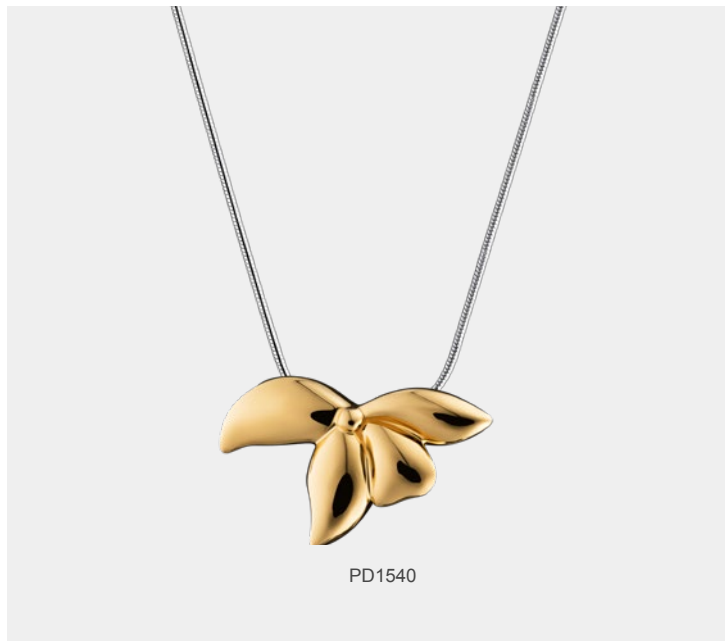

Orchid™

PD1540