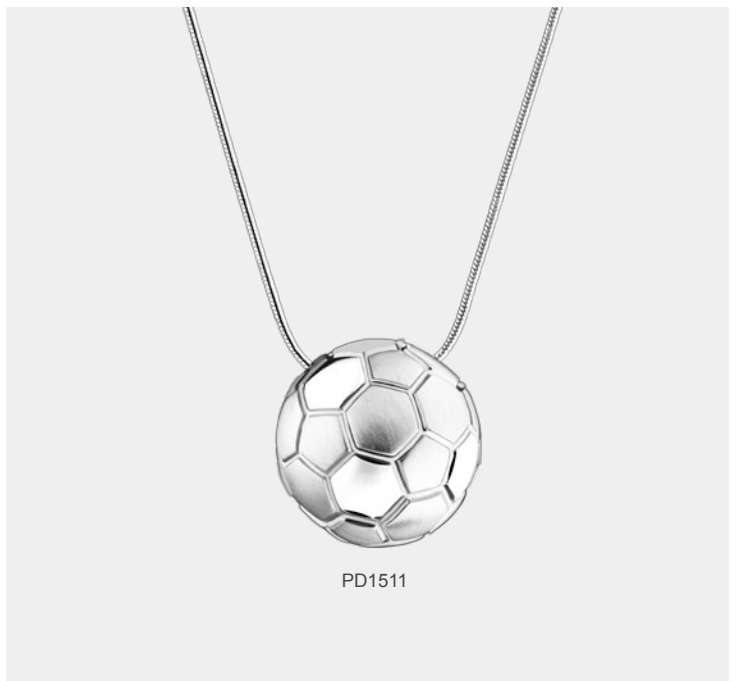

FootballHelmet™

PD1511

Football™

Flask™

LoveTag™