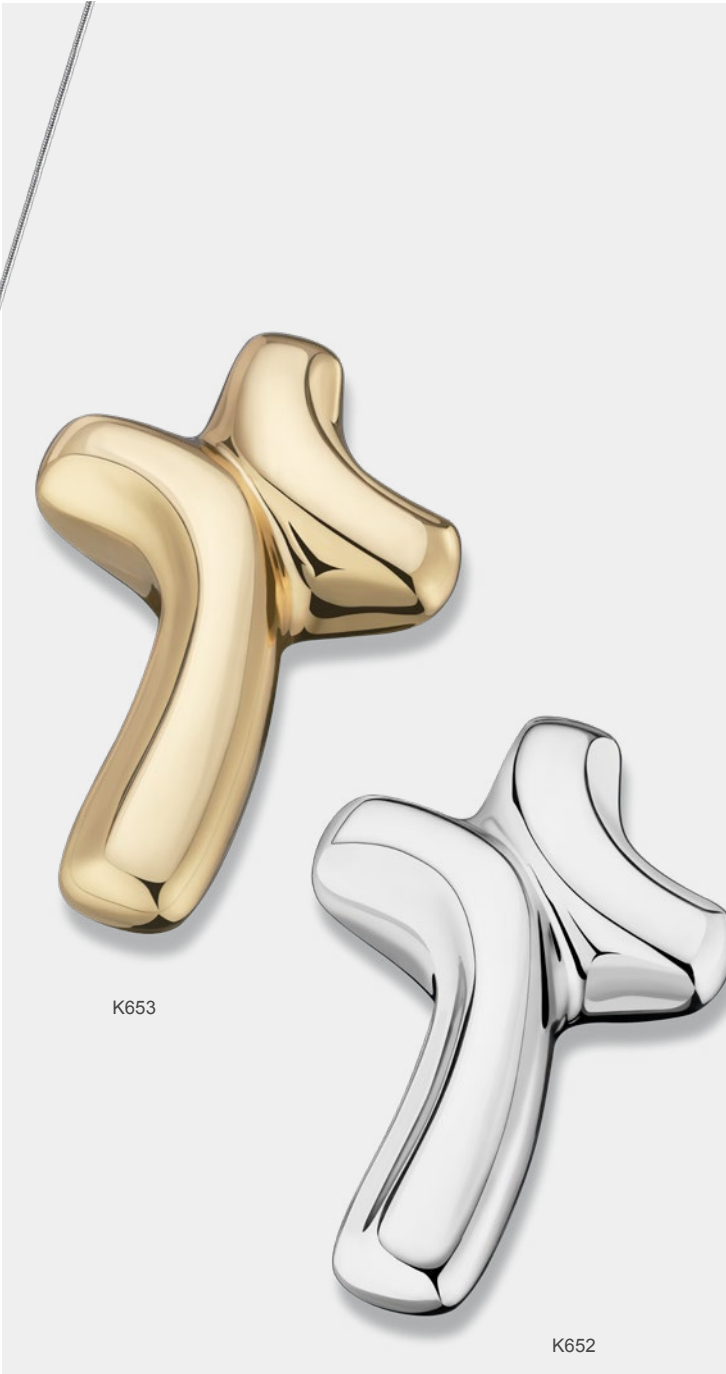

T712

K653

K652