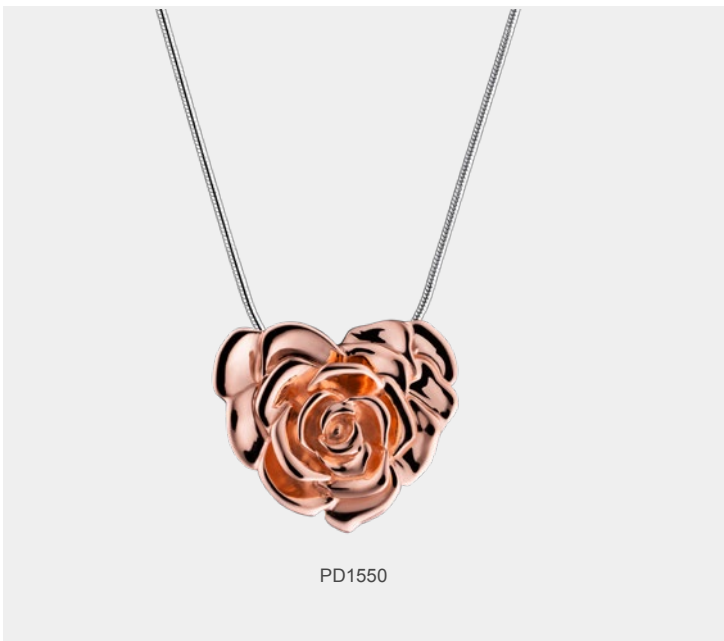

LoveRose™

PD1550