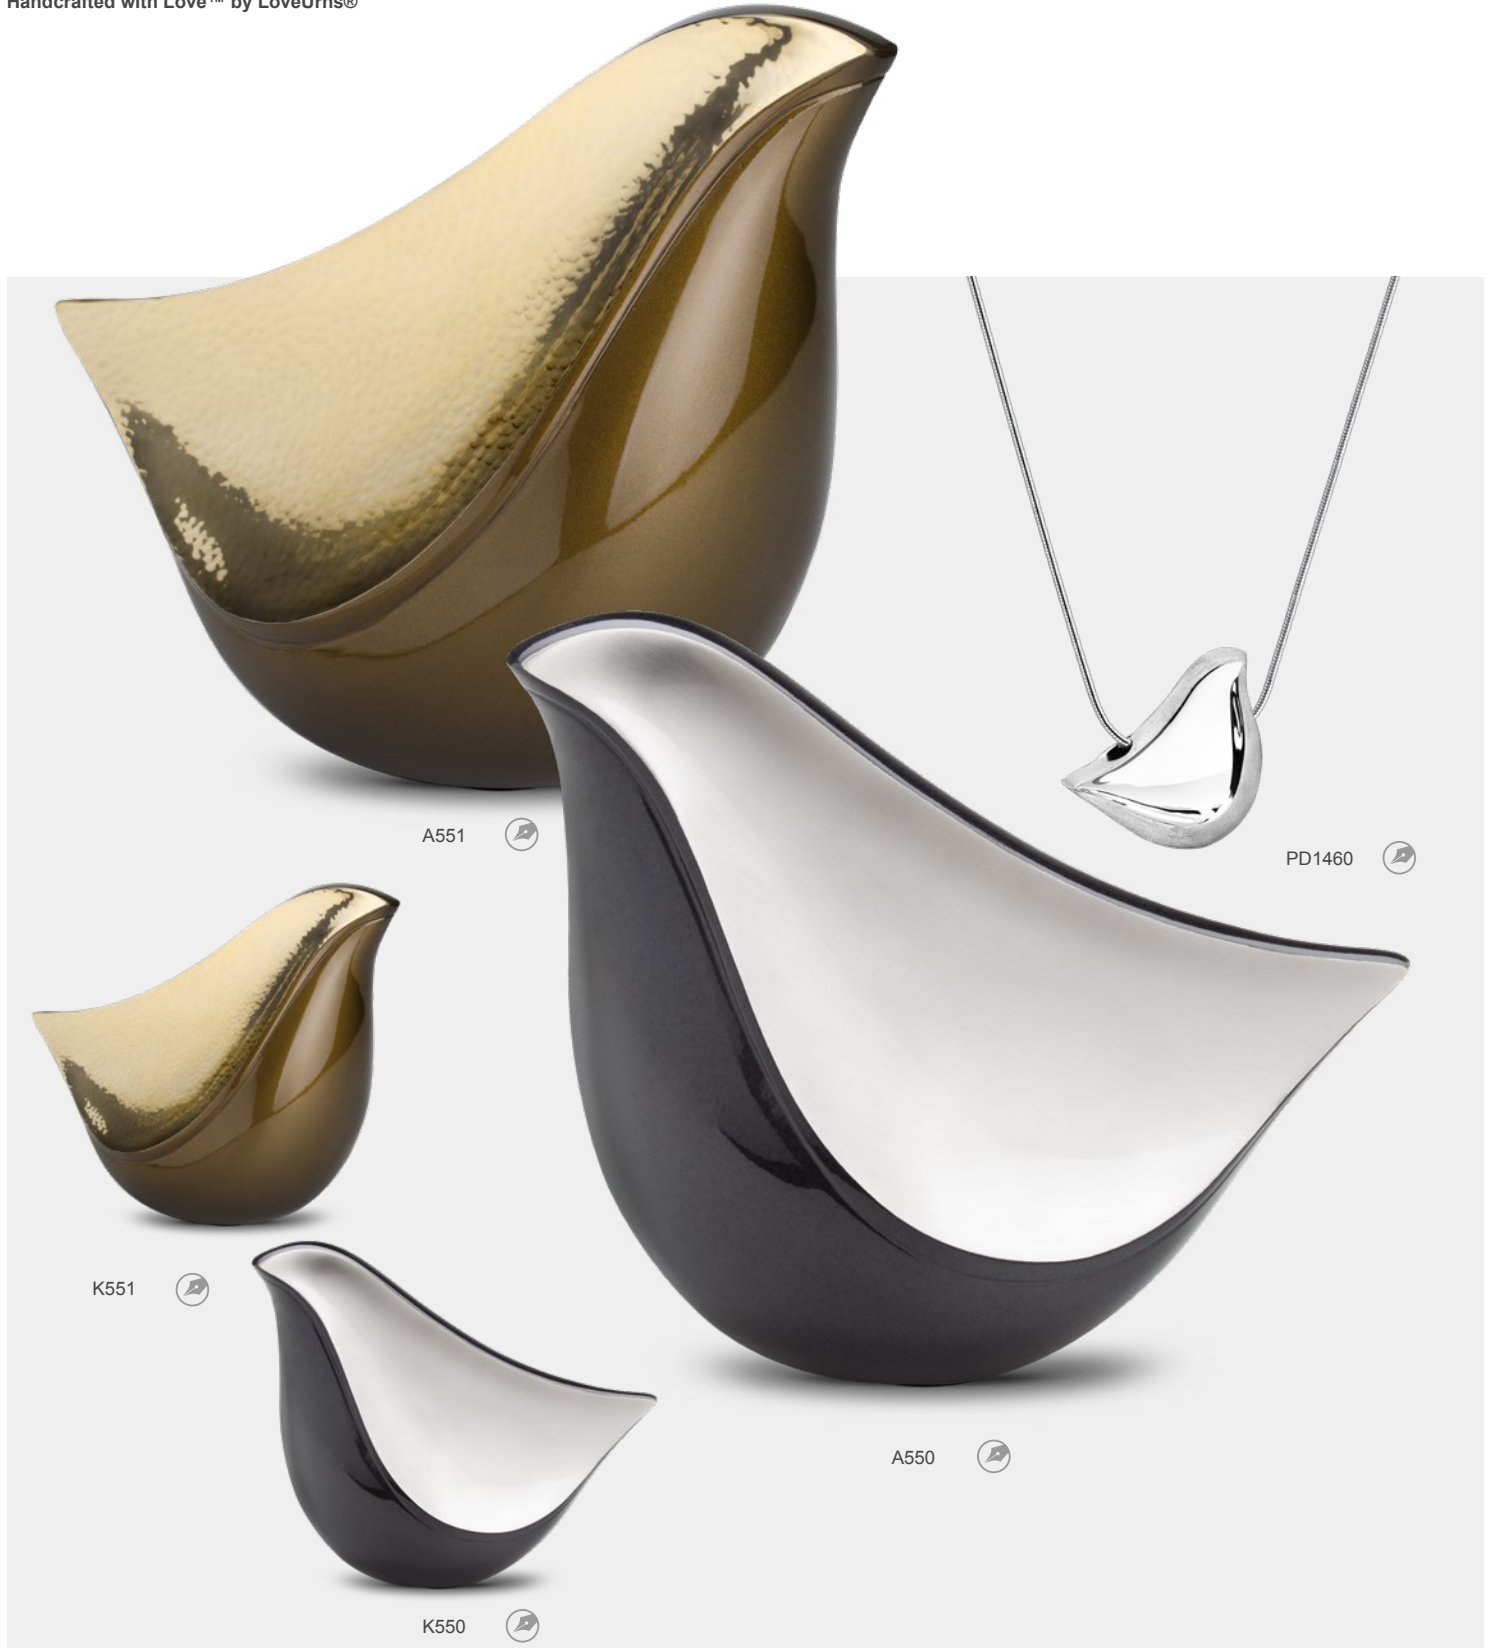

- **A550** LoveBird™ Standard Adult Urn Midnight & Bru Pewter | Vol. 94 Cu Inch | L 8.9 Inch W 5.7 Inch H 7.5 Inch | Brass | GlossCoat™
- **A551** LoveBird™ Standard Adult Urn Bronze & Hmd Gold | Vol. 94 Cu Inch | L 8.9 Inch W 5.7 Inch H 7.5 Inch | Brass | GlossCoat™
- **A560** SoulBird™ Standard Adult Urn Midnight & Hmd Silver | Vol. 235 Cu Inch | L 10.2 Inch W 7.3 Inch H 8.5 Inch | Brass | GlossCoat™
- **A561** SoulBird™ Standard Adult Urn Midnight & Hmd Silver | Vol. 226 Cu Inch | L 11.6 Inch W 7.3 Inch H 7.9 Inch | Brass | GlossCoat™
- **K550** LoveBird™ Keepsake Urn Midnight & Bru Pewter | Vol. 4 Cu Inch | L 3.1 Inch W 2.4 Inch H 2.8 Inch | Brass | GlossCoat™
- **K551** LoveBird™ Keepsake Urn Bronze & Hmd Gold | Vol. 4 Cu Inch | L 3.1 Inch W 2.4 Inch H 2.8 Inch | Brass | GlossCoat™
- **S560** SoulBird™ Keepsake Urn Midnight & Hmd Silver | Vol. 4 Cu Inch | L 3 Inch W 1.8 Inch H 2.4 Inch | Brass | GlossCoat™
- **K561** SoulBird™ Keepsake Urn Midnight & Hmd Silver | Vol. 4 Cu Inch | L 3.1 Inch W 2 Inch H 2 Inch | Brass | GlossCoat™

PD1460 LoveBird™ Ashes Pendant Pol & Bru Silver | Vol. Symbolic | W 0.9 Inch H 0.7 Inch | Sterling 925 Silver | RhodiumCoat™

Sterling 925 Silver Necklace included with Pendants
LoveUrns® Treasure™ ~ Wear your Love™
Handcrafted with Love™ by LoveUrns®

A551

PD1460

K551

A550

K550

LoveBirds™

UK PATENT 90017971350001.00

EUIPO 001797135-0001

US PATENT D650,547