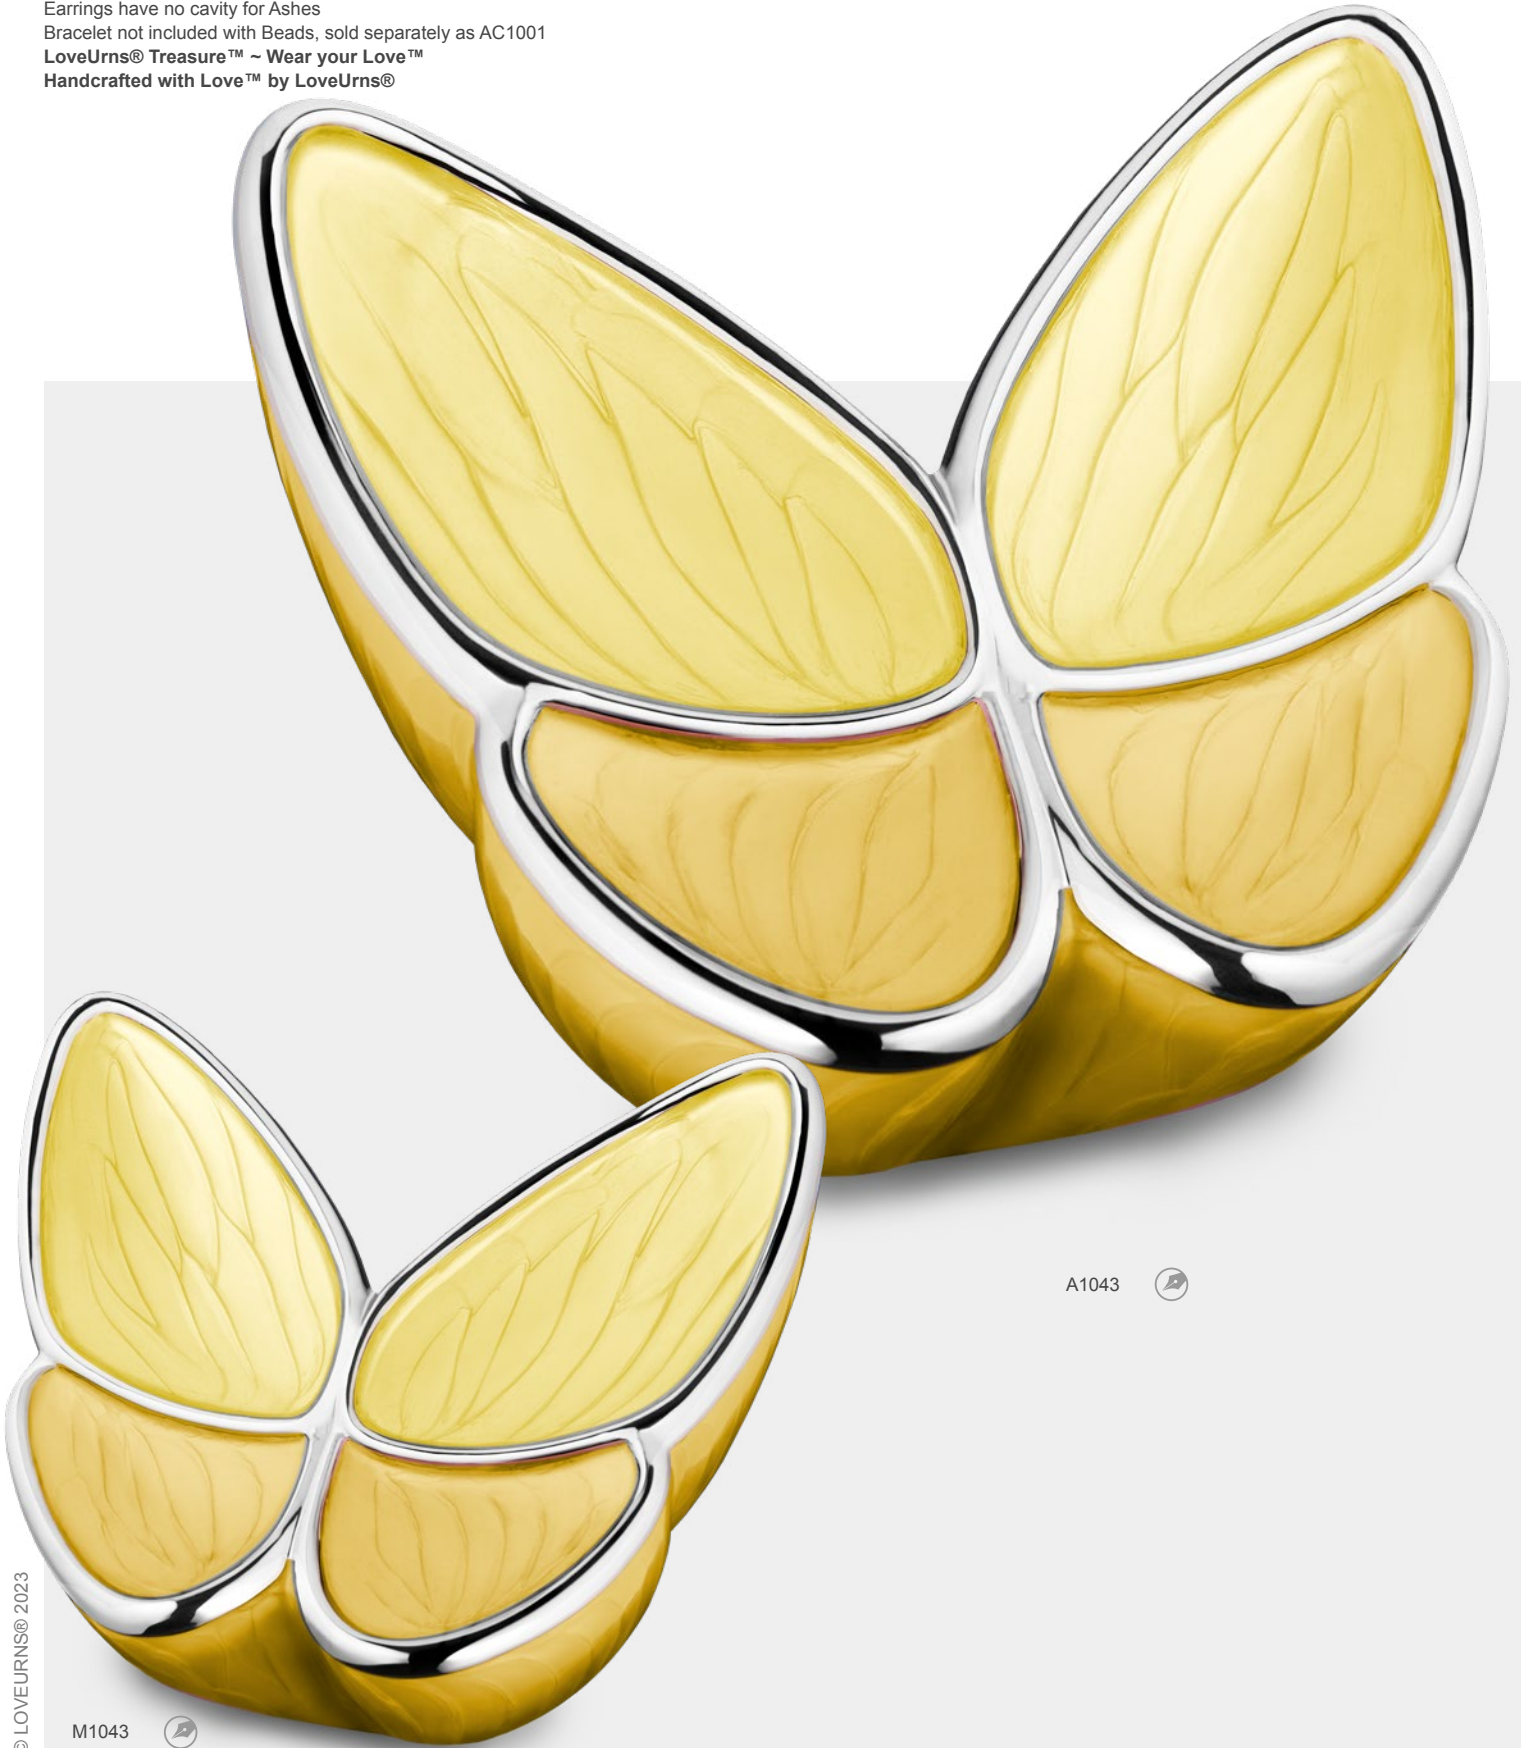

A1043 Wings of Hope™ Standard Adult Urn Pearl Yellow & Pol Silver | Vol. 220 Cu Inch | L 8.3 Inch W 10.6 Inch H 9.1 Inch | Brass & Alloy | PearlCoat™
M1043 Wings of Hope™ Medium Urn Pearl Yellow & Pol Silver | Vol. 25 Cu Inch | L 4.5 Inch W 6.5 Inch H 4.5 Inch | Brass & Alloy | PearlCoat™
K1043 Wings of Hope™ Keepsake Urn Pearl Yellow & Pol Silver | Vol. 4 Cu Inch | L 2.4 Inch W 3.3 Inch H 2.4 Inch | Brass & Alloy | PearlCoat™

PD1203 Wings of Hope™ Ashes Pendant Pearl Yellow & Pol Silver | Vol. Symbolic | W 0.8 Inch H 0.6 Inch | Sterling 925 Silver | RhodiumCoat™
BD2093 Wings of Hope™ Ashes Bead Pearl Yellow & Pol Silver | Vol. Symbolic | W 0.5 Inch H 0.5 Inch | Sterling 925 Silver | RhodiumCoat™
ER1203 Wings of Hope™ Stud Earrings Pearl Yellow & Pol Silver | W 0.5 Inch H 0.4 Inch | Sterling 925 Silver | RhodiumCoat™

Sterling 925 Silver Necklace included with Pendants
Earrings have no cavity for Ashes
Bracelet not included with Beads, sold separately as AC1001
LoveUrns® Treasure™ ~ Wear your Love™
Handcrafted with Love™ by LoveUrns®

A1043

M1043

Wings of Hope™