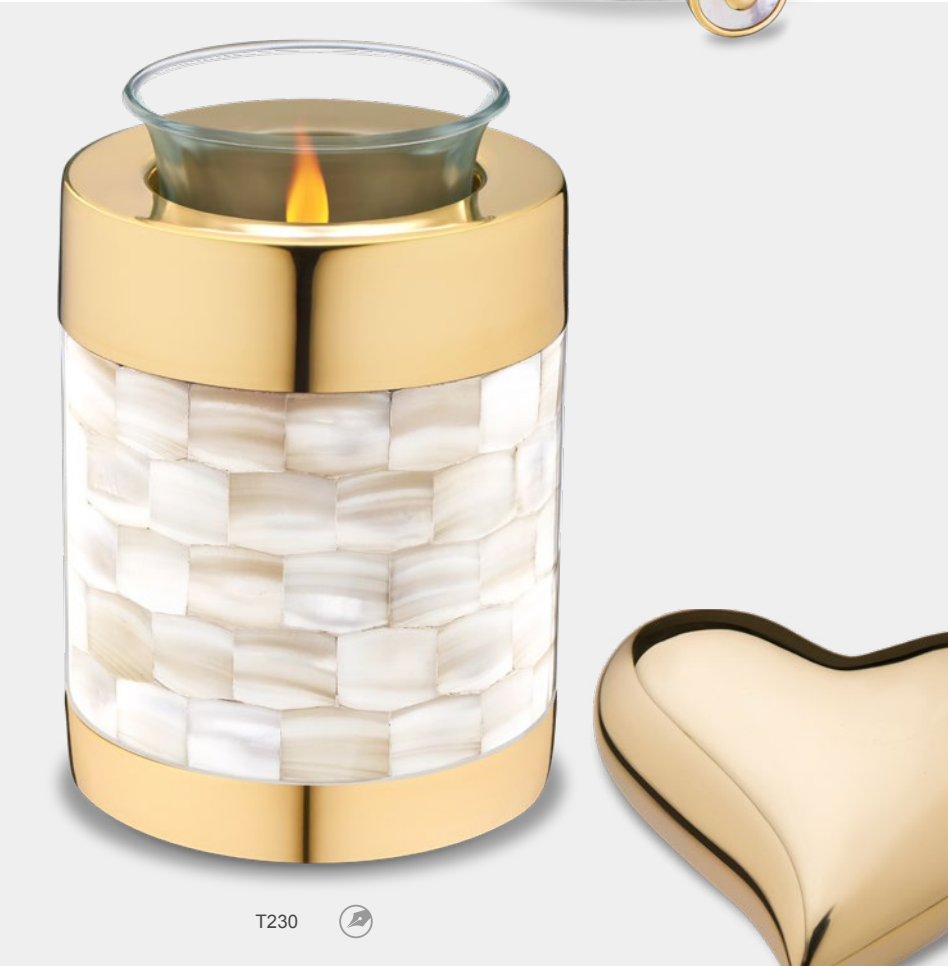

COMFORT

by LoveUrns®

- A230** Mother of Pearl™ Standard Adult Urn Pol Gold | Vol. 220 Cu Inch | L 7.3 Inch W 7.3 Inch H 9.6 Inch | Brass | GlossCoat™
- M230** Mother of Pearl™ Medium Urn Pol Gold | Vol. 62 Cu Inch | L 4.5 Inch W 4.5 Inch H 6.3 Inch | Brass | GlossCoat™
- K230** Mother of Pearl™ Keepsake Urn Pol Gold | Vol. 4 Cu Inch | L 2.2 Inch W 2.2 Inch H 2.8 Inch | Brass | GlossCoat™
- K602** Heart Keepsake Urn Pol Gold | Vol. 4 Cu Inch | L 2.8 Inch W 3.1 Inch H 1.2 Inch | Brass | GlossCoat™
- T230** Mother of Pearl™ Tealight Urn Pol Gold | Vol. 25 Cu Inch | L 3.3 Inch W 3.3 Inch H 4.9 Inch | Brass & Alloy | GlossCoat™