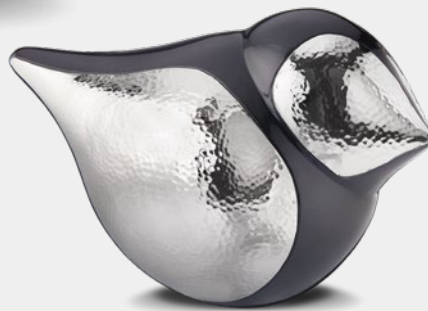

PD1280 SoulBird™ Ashes Pendant Pol Silver | Vol. Symbolic | W 0.7 Inch H 0.6 Inch | Sterling 925 Silver | RhodiumCoat™

Sterling 925 Silver Necklace included with Pendants
LoveUrns® Treasure™ ~ Wear your Love™
Handcrafted with Love™ by LoveUrns®

A562

PD1280

SoulBirds™

US PATENT D672,935

A561 

A560 

K561 

K560 

- A550** LoveBird™ Standard Adult Urn Midnight & Bru Pewter | Vol. 94 Cu Inch | L 8.9 Inch W 5.7 Inch H 7.5 Inch | Brass | GlossCoat™
- A551** LoveBird™ Standard Adult Urn Bronze & Hmd Gold | Vol. 94 Cu Inch | L 8.9 Inch W 5.7 Inch H 7.5 Inch | Brass | GlossCoat™
- A560** SoulBird™ Standard Adult Urn Midnight & Hmd Silver | Vol. 235 Cu Inch | L 10.2 Inch W 7.3 Inch H 8.5 Inch | Brass | GlossCoat™
- A561** SoulBird™ Standard Adult Urn Midnight & Hmd Silver | Vol. 226 Cu Inch | L 11.6 Inch W 7.3 Inch H 7.9 Inch | Brass | GlossCoat™
- K550** LoveBird™ Keepsake Urn Midnight & Bru Pewter | Vol. 4 Cu Inch | L 3.1 Inch W 2.4 Inch H 2.8 Inch | Brass | GlossCoat™
- K551** LoveBird™ Keepsake Urn Bronze & Hmd Gold | Vol. 4 Cu Inch | L 3.1 Inch W 2.4 Inch H 2.8 Inch | Brass | GlossCoat™
- S560** SoulBird™ Keepsake Urn Midnight & Hmd Silver | Vol. 4 Cu Inch | L 3 Inch W 1.8 Inch H 2.4 Inch | Brass | GlossCoat™
- K561** SoulBird™ Keepsake Urn Midnight & Hmd Silver | Vol. 4 Cu Inch | L 3.1 Inch W 2 Inch H 2 Inch | Brass | GlossCoat™