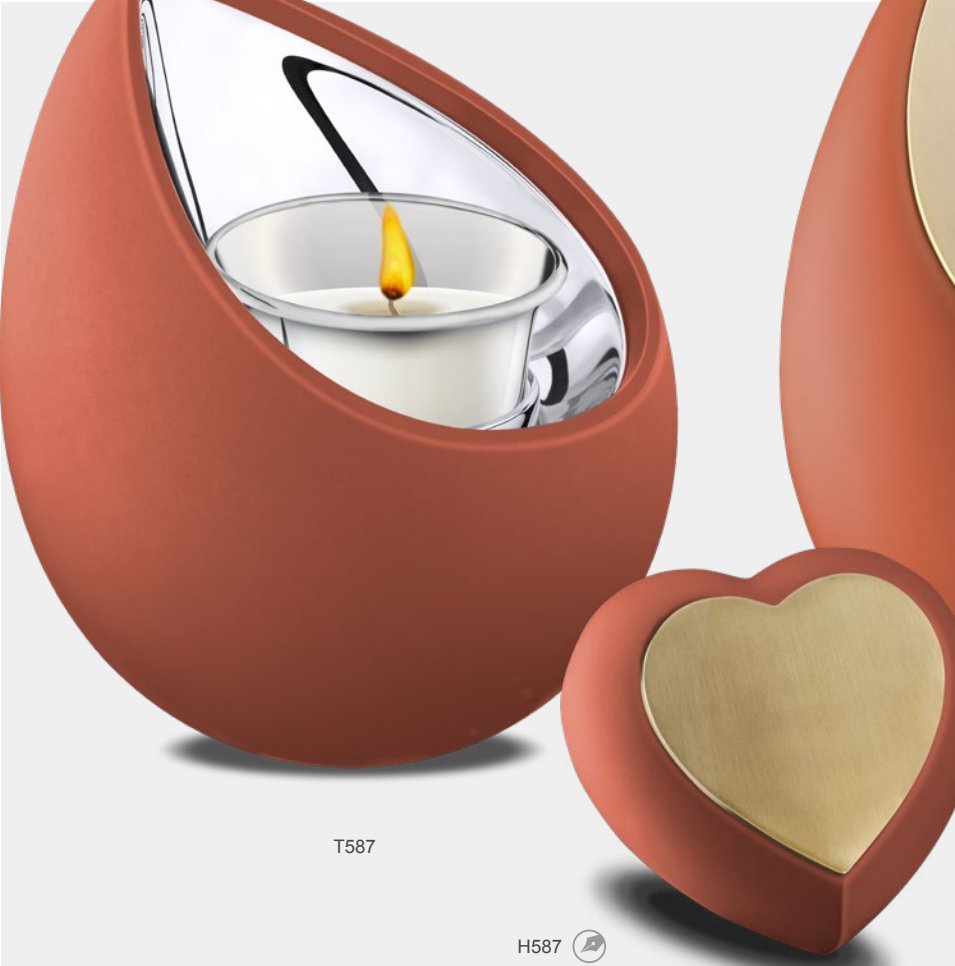

UK PATENT 6205850.00

EUIPO 009015043-0001

US PATENT PENDING

T587

H587