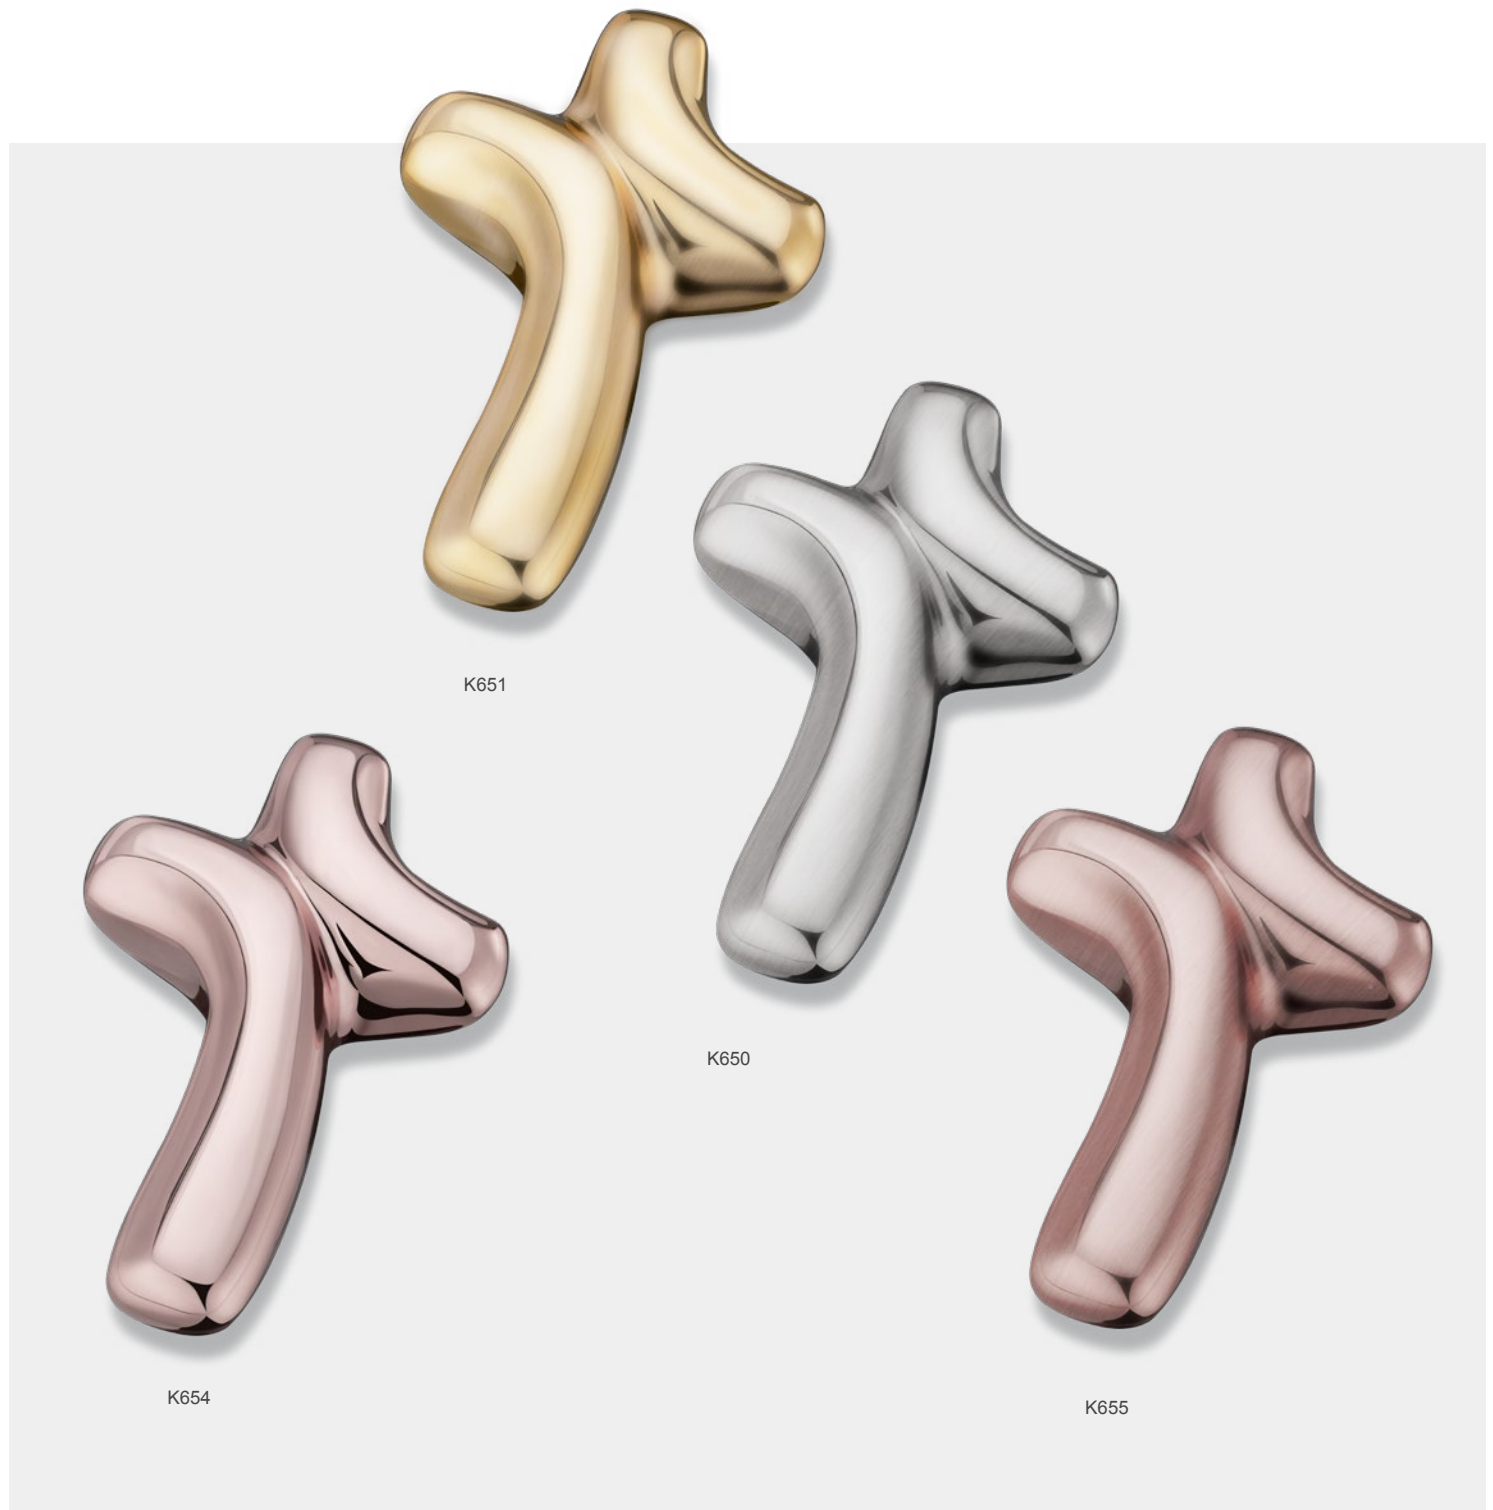

- **K650** ComfortCross™ Keepsake Urn Bru Pewter | Vol. 4 Cu Inch | L 4.1 Inch W 2.6 Inch H 1.4 Inch | Brass | GlossCoat™
- **K651** ComfortCross™ Keepsake Urn Bru Gold | Vol. 4 Cu Inch | L 4.1 Inch W 2.6 Inch H 1.4 Inch | Brass | GlossCoat™
- **K652** ComfortCross™ Keepsake Urn Pol Silver | Vol. 4 Cu Inch | L 4.1 Inch W 2.6 Inch H 1.4 Inch | Brass | GlossCoat™
- **K653** ComfortCross™ Keepsake Urn Pol Gold | Vol. 4 Cu Inch | L 4.1 Inch W 2.6 Inch H 1.4 Inch | Brass | GlossCoat™
- **K654** ComfortCross™ Keepsake Urn Pol RoseGold | Vol. 4 Cu Inch | L 4.1 Inch W 2.6 Inch H 1.4 Inch | Brass | GlossCoat™
- **K655** ComfortCross™ Keepsake Urn Bru RoseGold | Vol. 4 Cu Inch | L 4.1 Inch W 2.6 Inch H 1.4 Inch | Brass | GlossCoat™

- **PD1132** ComfortCross™ Ashes Pendant Pol Silver | Vol. Symbolic | W 0.5 Inch H 0.8 Inch | Sterling 925 Silver | RhodiumCoat™
- **PD1133** ComfortCross™ Ashes Pendant Pol Gold | Vol. Symbolic | W 0.5 Inch H 0.8 Inch | Sterling 925 Silver | RhodiumCoat™

Sterling 925 Silver Necklace included with Pendants
LoveUrns® Treasure™ ~ Wear your Love™
Handcrafted with Love™ by LoveUrns®

ComfortCross™