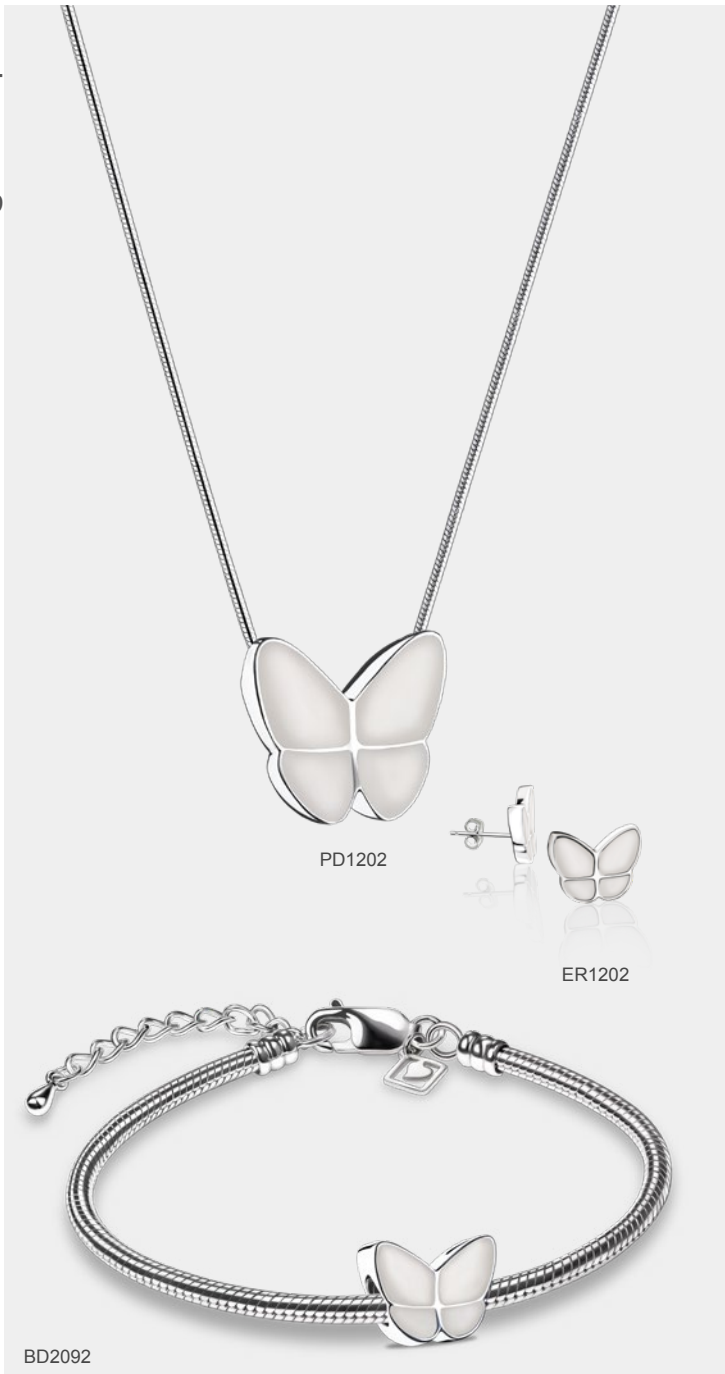

BRACELET SOLD SEPARATELY