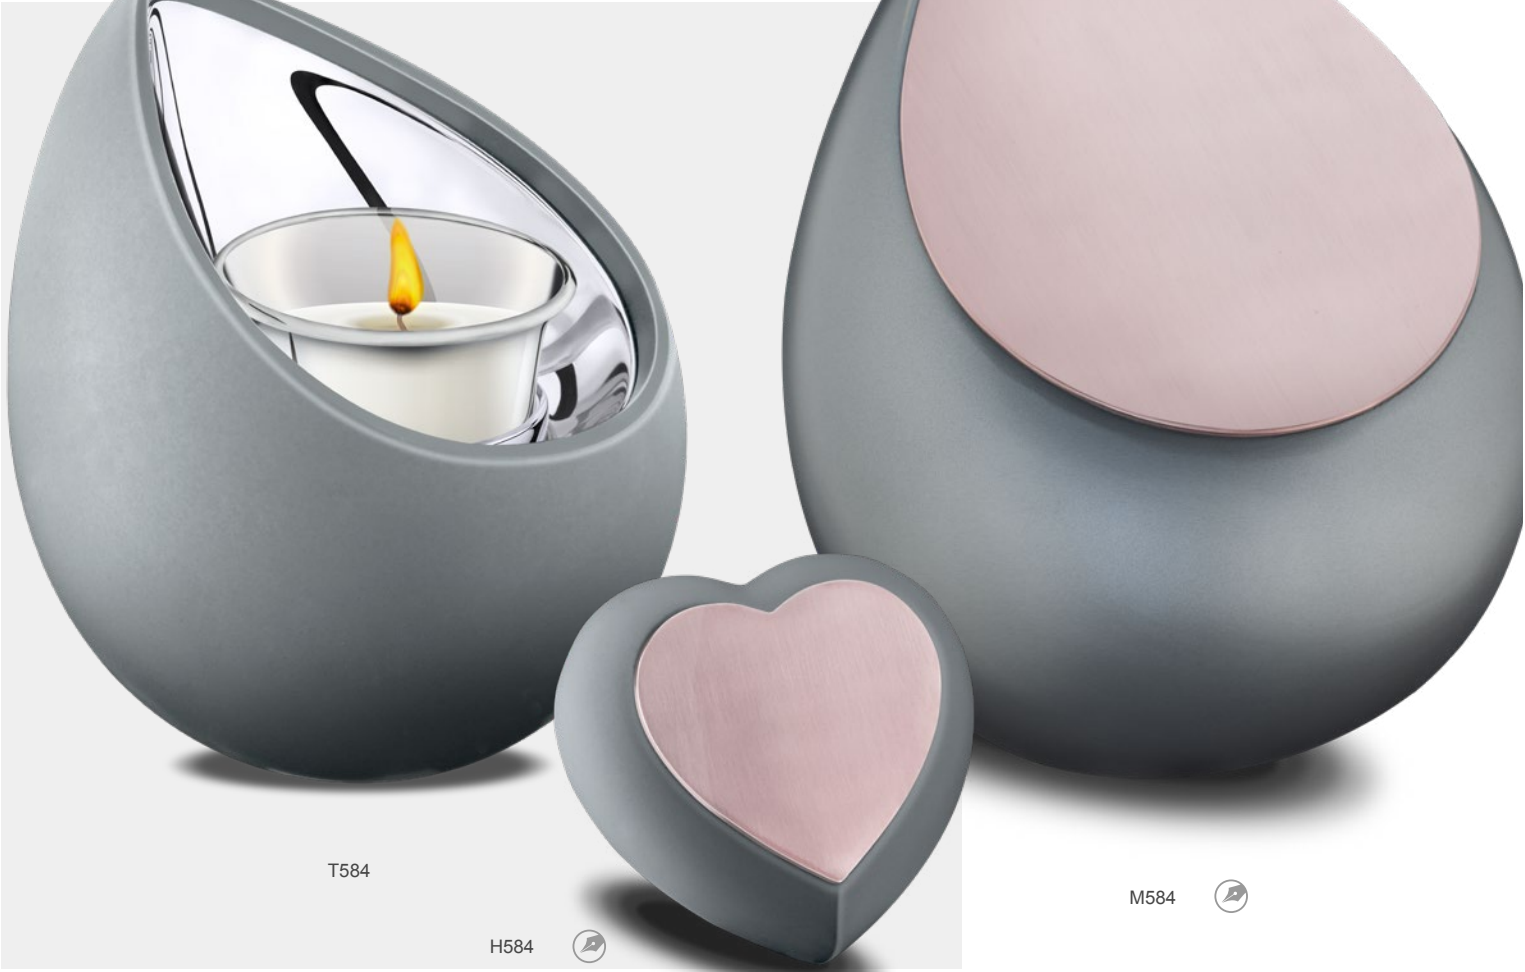

T584

H584

M584

UK PATENT 6205850.00

EUIPO 009015043-0001

US PATENT PENDING