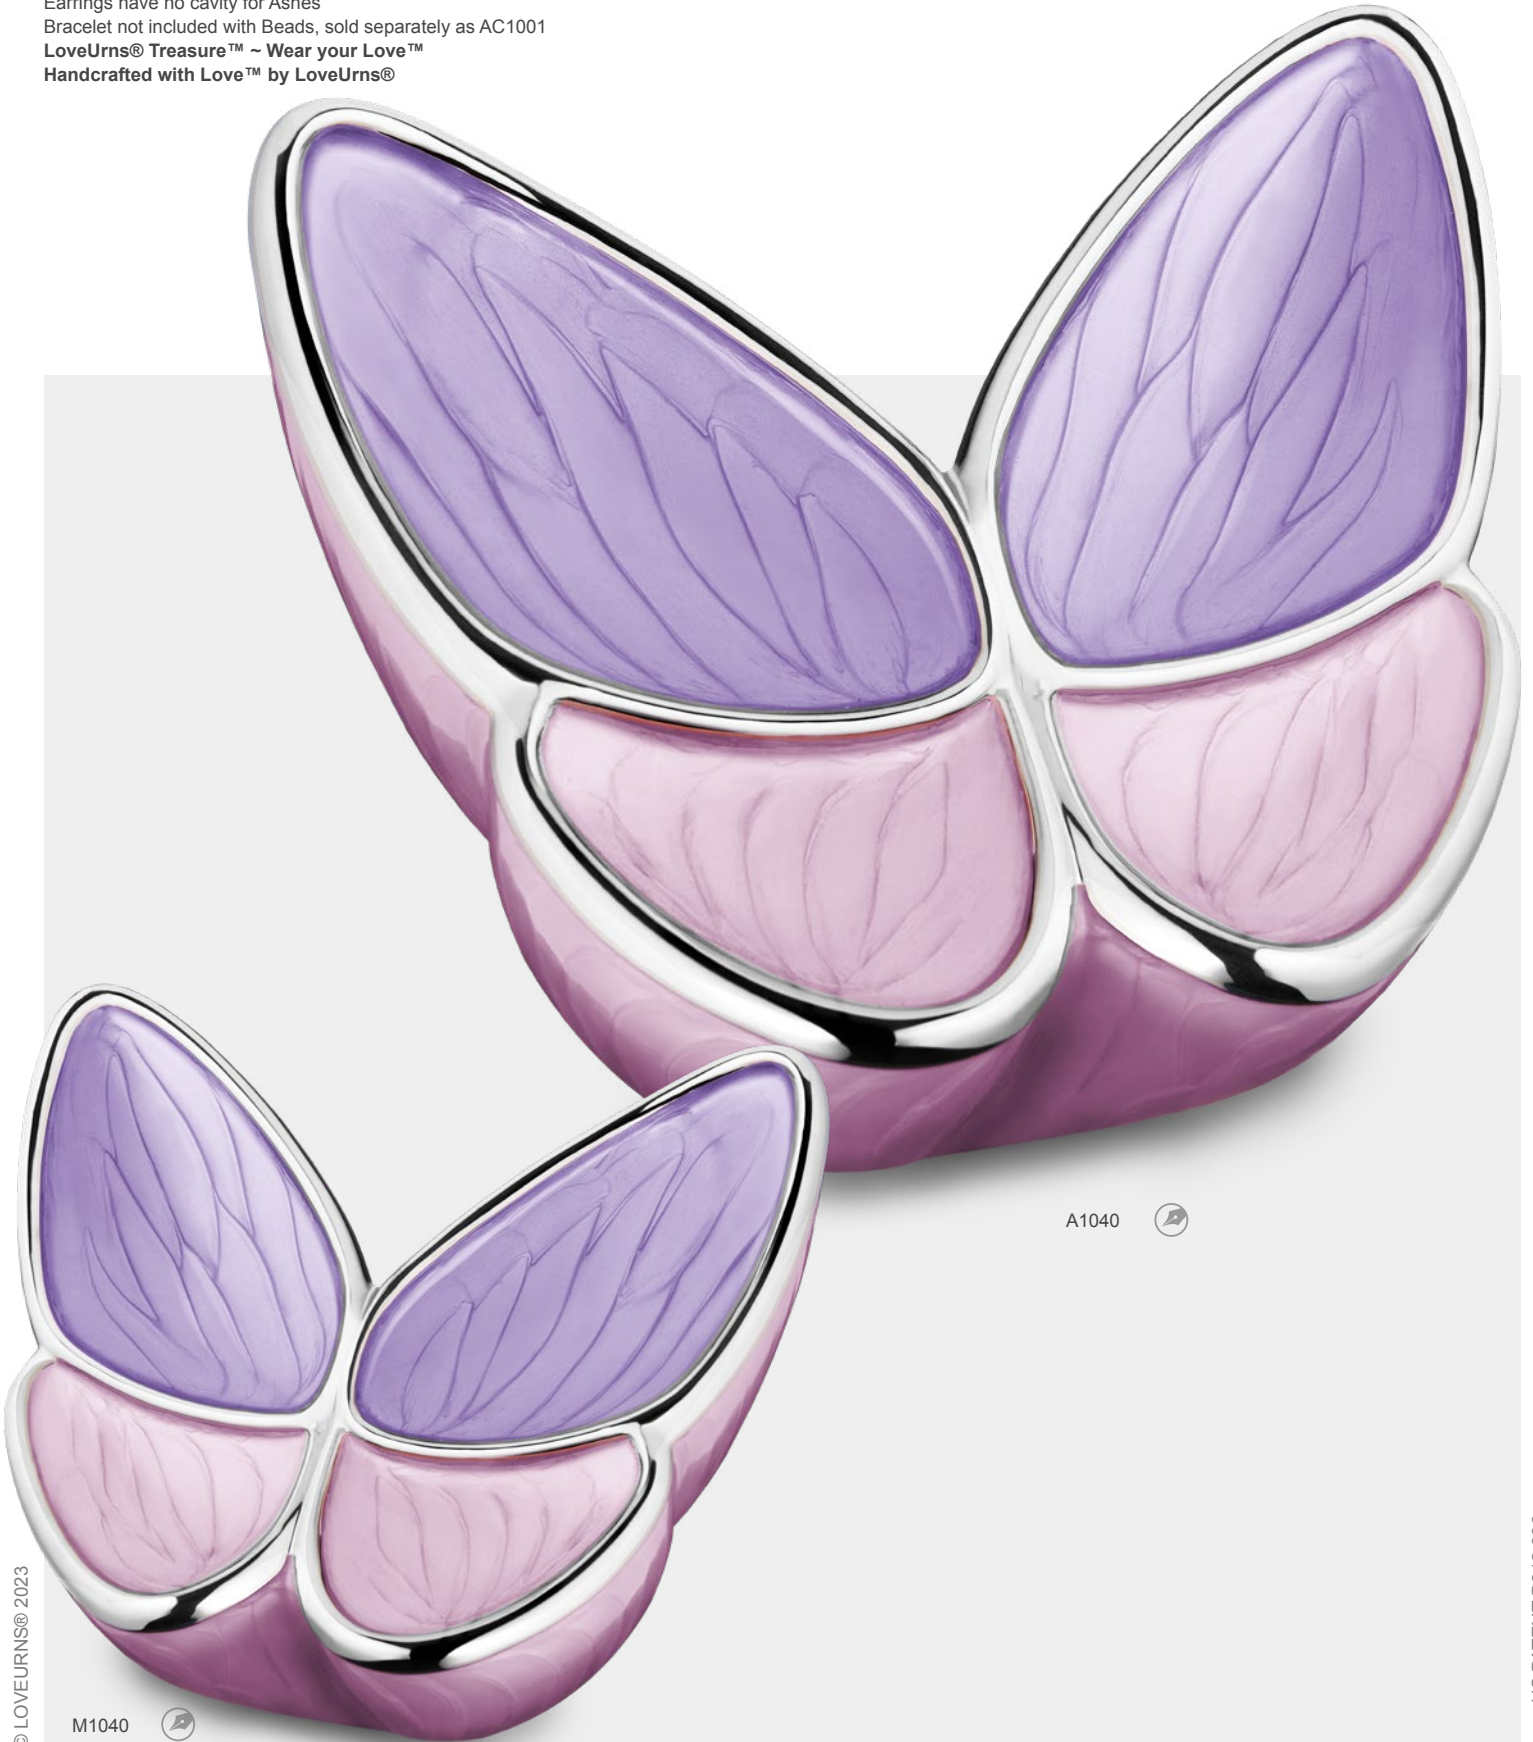

A1040 Wings of Hope™ Standard Adult Urn Pearl Lavender & Pol Silver | Vol. 220 Cu Inch | L 8.3 Inch W 10.6 Inch H 9.1 Inch | Brass & Alloy | PearlCoat™
M1040 Wings of Hope™ Medium Urn Pearl Lavender & Pol Silver | Vol. 25 Cu Inch | L 4.5 Inch W 6.5 Inch H 4.5 Inch | Brass & Alloy | PearlCoat™
K1040 Wings of Hope™ Keepsake Urn Pearl Lavender & Pol Silver | Vol. 4 Cu Inch | L 2.4 Inch W 3.3 Inch H 2.4 Inch | Brass & Alloy | PearlCoat™

PD1200 Wings of Hope™ Ashes Pendant Pearl Lavender & Pol Silver | Vol. Symbolic | W 0.8 Inch H 0.6 Inch | Sterling 925 Silver | RhodiumCoat™
BD2090 Wings of Hope™ Ashes Bead Pearl Lavender & Pol Silver | Vol. Symbolic | W 0.5 Inch H 0.5 Inch | Sterling 925 Silver | RhodiumCoat™
ER1200 Wings of Hope™ Stud Earrings Pearl Lavender & Pol Silver | W 0.5 Inch H 0.4 Inch | Sterling 925 Silver | RhodiumCoat™

Sterling 925 Silver Necklace included with Pendants
Earrings have no cavity for Ashes
Bracelet not included with Beads, sold separately as AC1001
LoveUrns® Treasure™ ~ Wear your Love™
Handcrafted with Love™ by LoveUrns®

Wings of Hope™

A1040

M1040