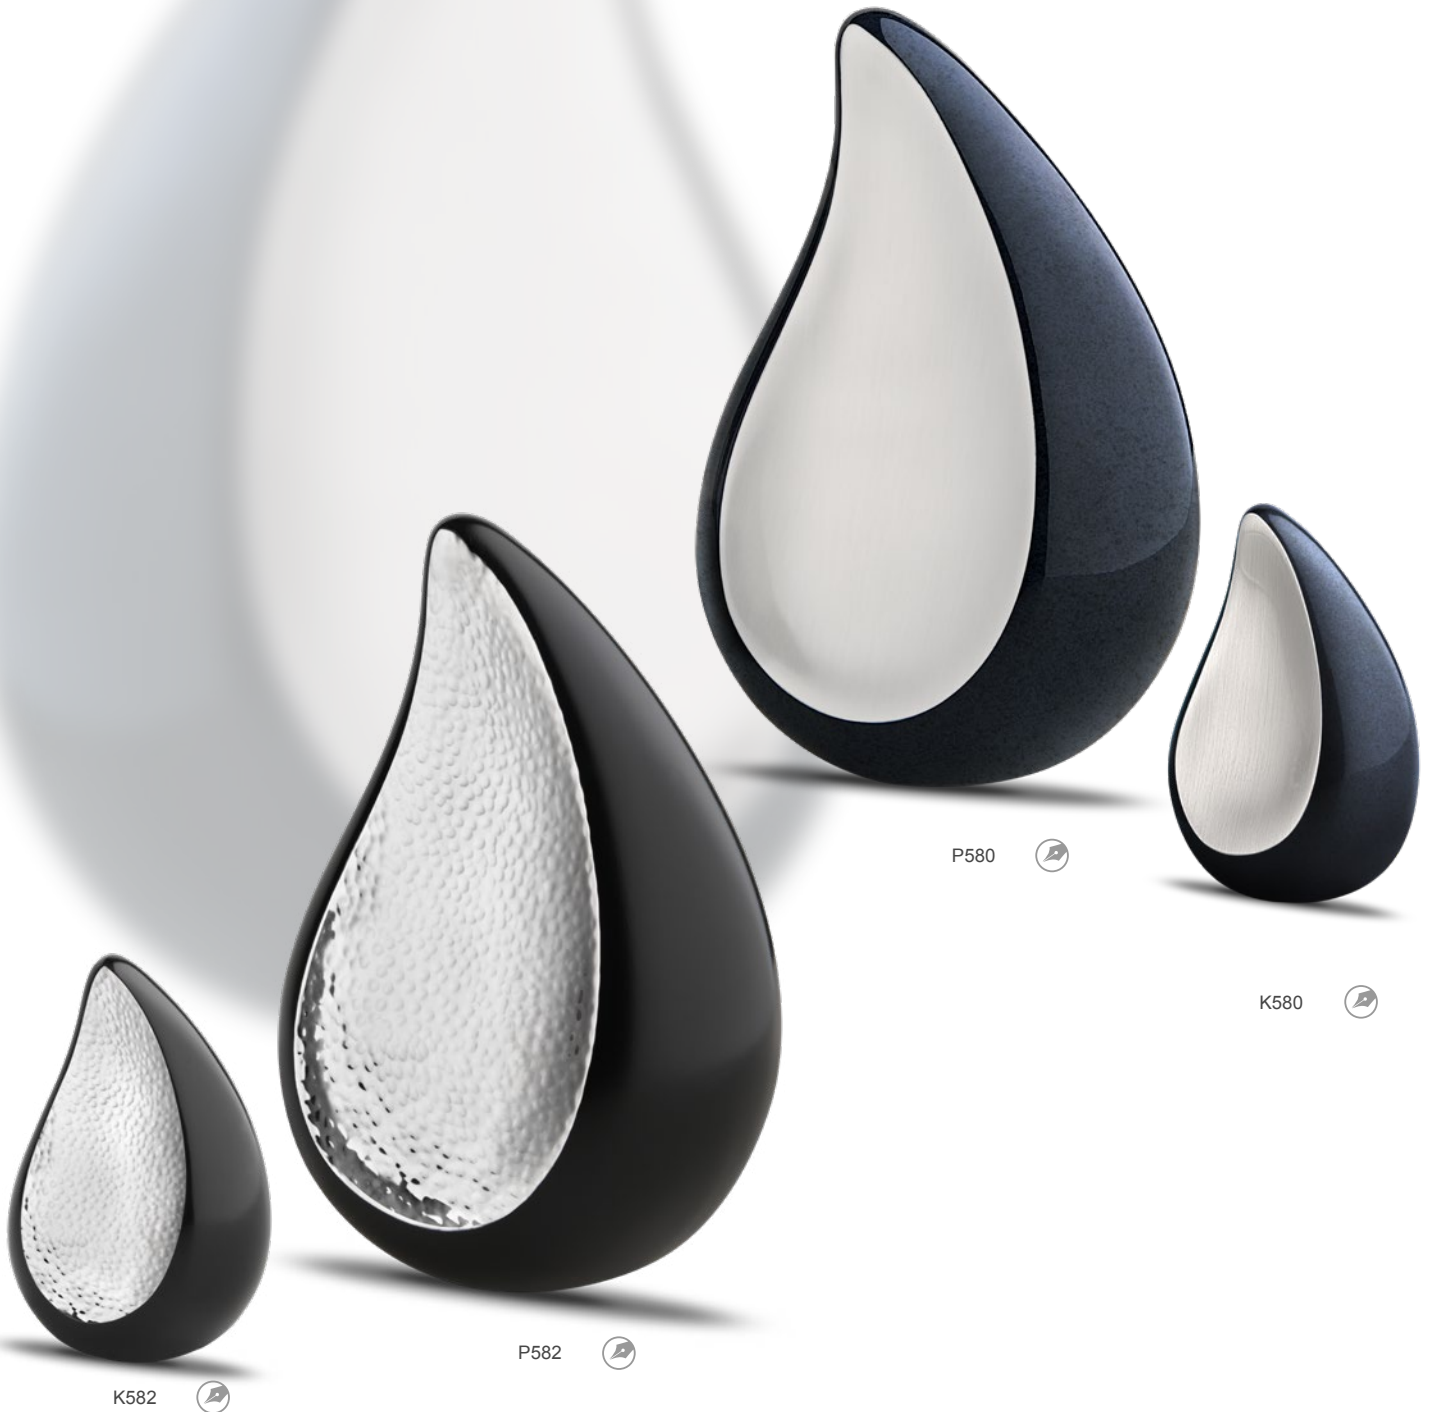

- **P580** TearDrop™ Medium Urn Midnight & Bru Pewter | Vol. 25 Cu Inch | L 4.3 Inch W 3.3 Inch H 6.3 Inch | Brass | GlossCoat™
- **P581** TearDrop™ Medium Urn Bronze & Hmd Gold | Vol. 25 Cu Inch | L 4.3 Inch W 3.3 Inch H 6.3 Inch | Brass | GlossCoat™
- **P582** TearDrop™ Medium Urn Black & Hmd Silver | Vol. 25 Cu Inch | L 4.3 Inch W 3.3 Inch H 6.3 Inch | Brass | SoftCoat™
- **K580** TearDrop™ Keepsake Urn Midnight & Bru Pewter | Vol. 4 Cu Inch | L 2 Inch W 1.6 Inch H 3.1 Inch | Brass | GlossCoat™
- **K581** TearDrop™ Keepsake Urn Bronze & Hmd Gold | Vol. 4 Cu Inch | L 2 Inch W 1.6 Inch H 3.1 Inch | Brass | GlossCoat™
- **K582** TearDrop™ Keepsake Urn Black & Hmd Silver | Vol. 4 Cu Inch | L 2 Inch W 1.6 Inch H 3.1 Inch | Brass | SoftCoat™

Handcrafted with Love™ by LoveUrns®

TearDrop™

P580

K580

P582

K582

EUIPO 90017442360001.00 UK PATENT 90017442360001.00

US PATENT D717,515