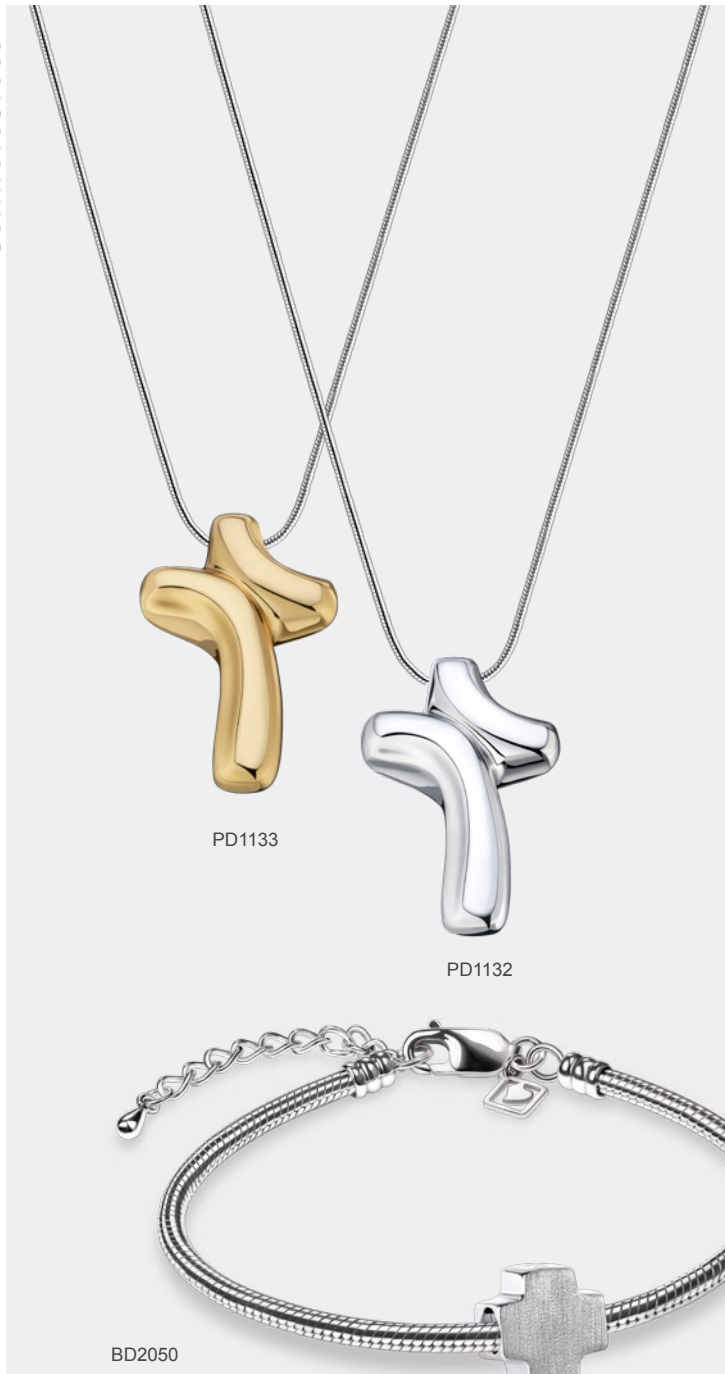

PD1132

BD2050

- **PD1090** Cross™ Ashes Pendant Pol Silver | Vol. Symbolic | W 0.7 Inch H 0.9 Inch | Sterling 925 Silver | RhodiumCoat™
- **PD1130** Cross™ Elegant Ashes Pendant Bru Silver | Vol. Symbolic | W 0.9 Inch H 1.3 Inch | Sterling 925 Silver | RhodiumCoat™
- **PD1131** Cross™ Elegant Ashes Pendant Bru Ruthenium | Vol. Symbolic | W 0.9 Inch H 1.3 Inch | Sterling 925 Silver | RhodiumCoat™
- **PD1132** ComfortCross™ Ashes Pendant Pol Silver | Vol. Symbolic | W 0.5 Inch H 0.8 Inch | Sterling 925 Silver | RhodiumCoat™
- **PD1133** ComfortCross™ Ashes Pendant Pol Gold | Vol. Symbolic | W 0.5 Inch H 0.8 Inch | Sterling 925 Silver | RhodiumCoat™
- **PD1520** ItalianHorn™ Ashes Pendant Pol Silver | Vol. Symbolic | W 0.3 Inch H 1.2 Inch | Sterling 925 Silver | RhodiumCoat™
- **PD1521** ItalianHorn™ Ashes Pendant Pol Gold Vermeil | Vol. Symbolic | W 0.3 Inch H 1.2 Inch | Sterling 925 Silver | RhodiumCoat™

BD2050 Cross™ Ashes Bead Bru Silver | Vol. Symbolic | W 0.5 Inch H 0.5 Inch | Sterling 925 Silver | RhodiumCoat™

Sterling 925 Silver Necklace included with Pendants
Bracelet not included with Beads, sold separately as AC1001
LoveUrns® Treasure™ ~ Wear your Love™

ComfortCross™

PD1133