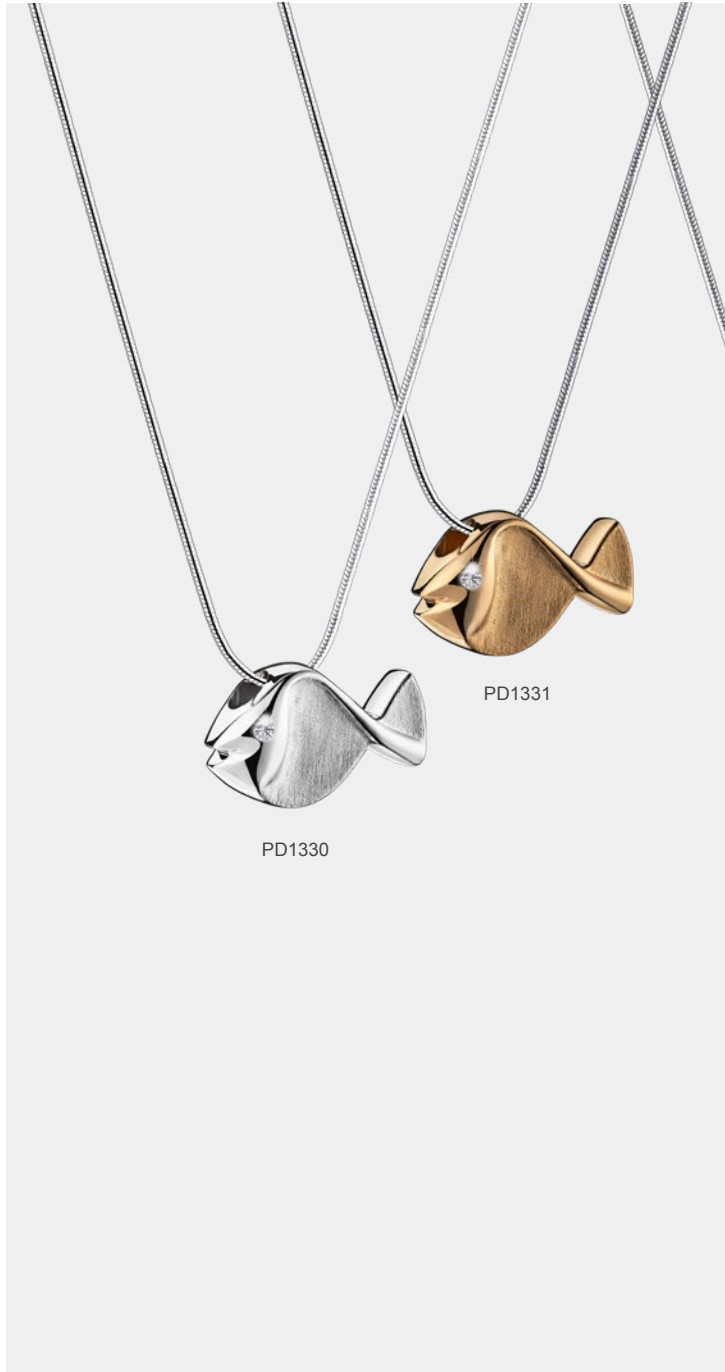

- **PD1240** Anchor™ Ashes Pendant Pol Silver | Vol. Symbolic | W 0.6 Inch H 0.8 Inch | Sterling 925 Silver | RhodiumCoat™
- **PD1300** Lotus™ Ashes Pendant Bru Silver w/Zirconia | Vol. Symbolic | W 0.7 Inch H 0.6 Inch | Sterling 925 Silver | RhodiumCoat™
- **PD1301** Lotus™ Ashes Pendant Bru Gold Vermeil w/Zirconia | Vol. Symbolic | W 0.7 Inch H 0.6 Inch | Sterling 925 Silver | RhodiumCoat™
- **PD1330** Fish™ Ashes Pendant Pol & Bru Silver w/Zirconia | Vol. Symbolic | W 0.7 Inch H 0.5 Inch | Sterling 925 Silver | RhodiumCoat™
- **PD1331** Fish™ Ashes Pendant Pol & Bru Gold Vermeil w/Zirconia | Vol. Symbolic | W 0.7 Inch H 0.5 Inch | Sterling 925 Silver | RhodiumCoat™
- **PD1480** SeaShell™ Pearl Ashes Pendant Pol & Bru Silver | Vol. Symbolic | W 0.8 Inch H 0.7 Inch | Sterling 925 Silver | RhodiumCoat™
- **PD1481** SeaShell™ Pearl Ashes Pendant Pol & Bru Gold Vermeil | Vol. Symbolic | W 0.8 Inch H 0.7 Inch | Sterling 925 Silver | RhodiumCoat™

Sterling 925 Silver Necklace included with Pendants
LoveUrns® Treasure™ ~ Wear your Love™

Fish™